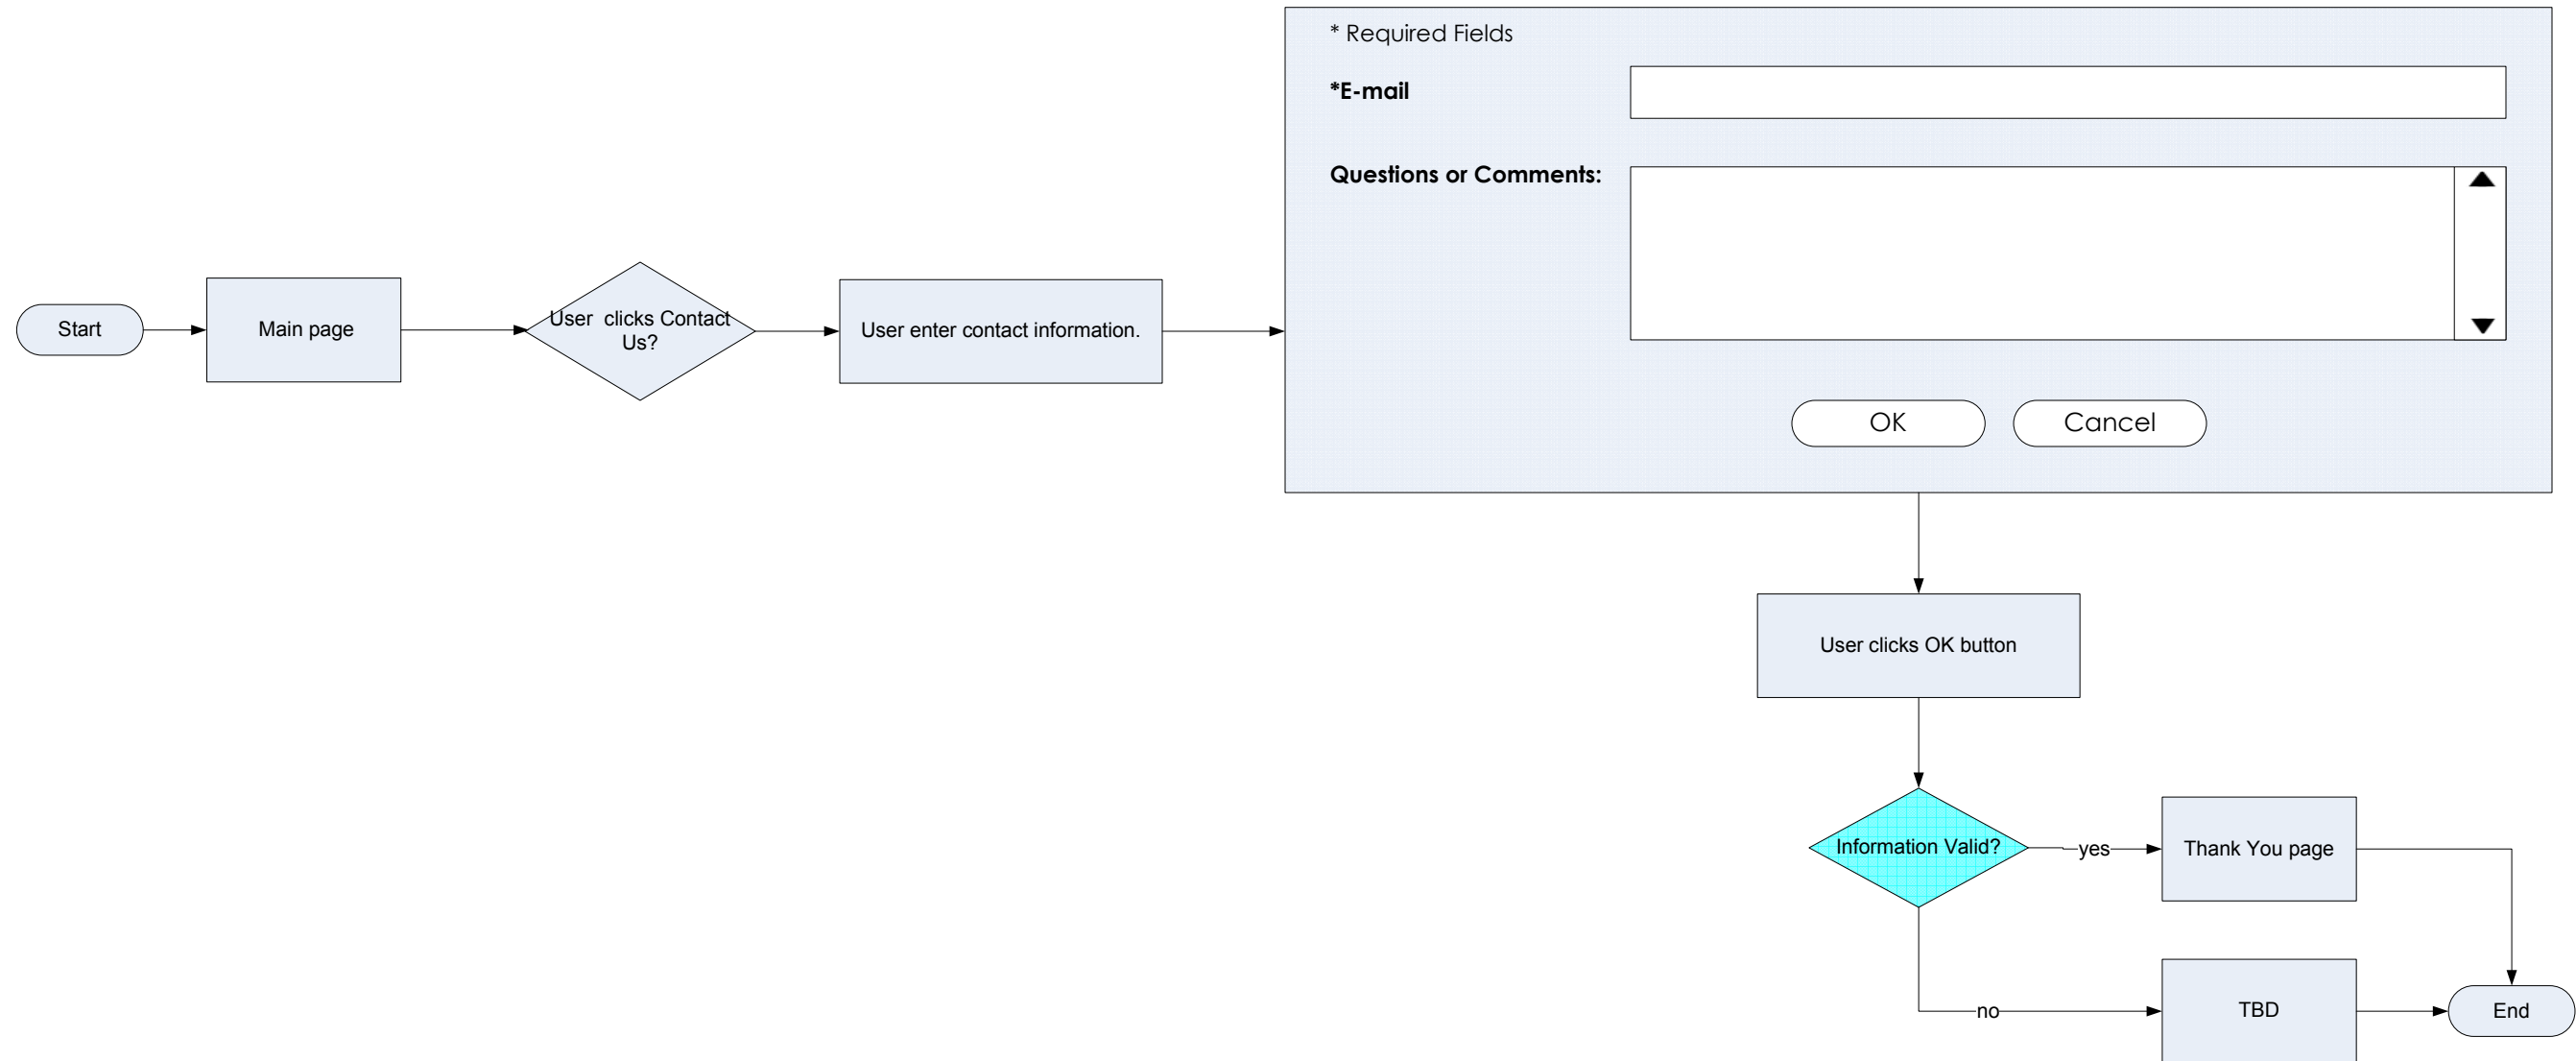

LEGEND

WEBSITE

SYSTEM DECISION/
VALIDATION

USER DECISION

PROCESS/ACTION

All Copy is for placement only.

Contact Us User Experience Flow