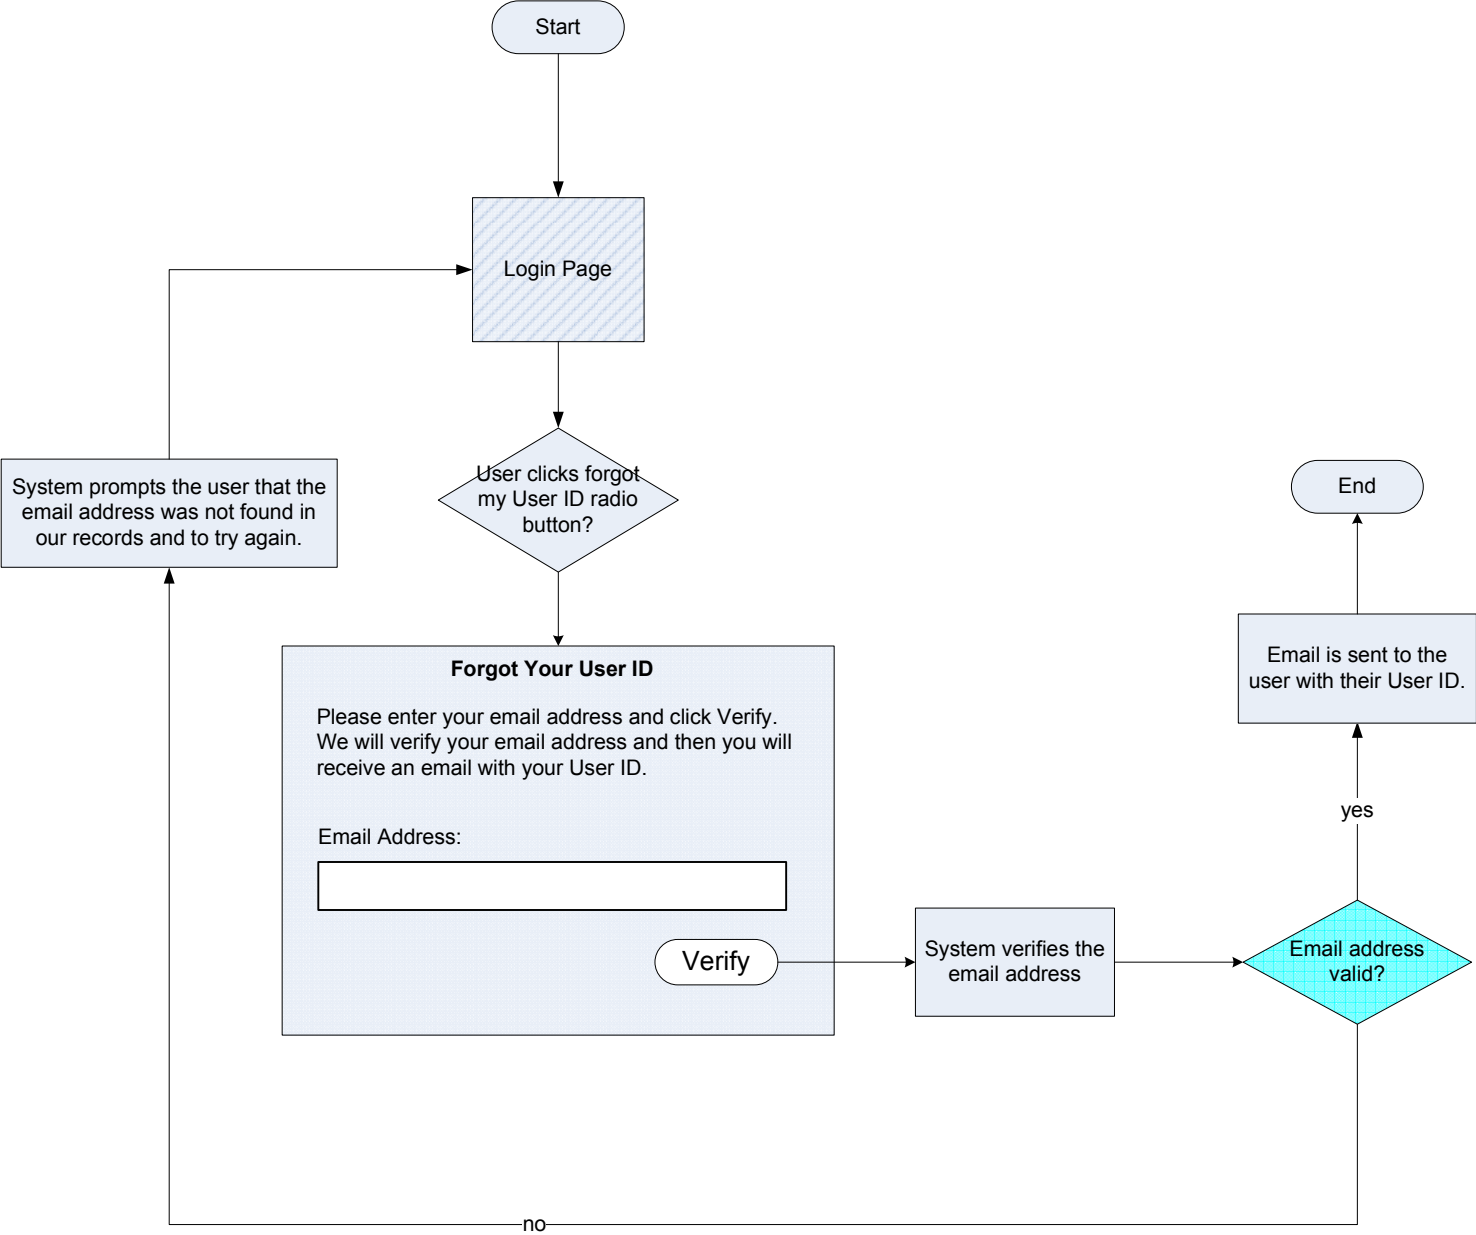

SYSTEM DECISION/  
VALIDATION

USER DECISION

PROCESS/ACTION

All Copy is for placement only.

Login (Beta 1 and 2) User Experience Flow

All Copy is for placement only.

Forgot Password User Experience Flow

All Copy is for placement only.

Changing Password User Experience Flow

**LEGEND**

 WEBPAGE	 SYSTEM DECISION/ VALIDATION
 USER DECISION	 PROCESS/ACTION

All Copy is for placement only.

**Forgot User ID User Experience Flow**

LEGEND

WEBPAGE

SYSTEM DECISION/  
VALIDATION

USER DECISION

PROCESS/ACTION

All Copy is for placement only.

Forum Read-Only User Experience Flow

**LEGEND**

 WEBPAGE	 SYSTEM DECISION/ VALIDATION
 USER DECISION	 PROCESS/ACTION

All Copy is for placement only.

**Connect with Facebook/Invite Friends User Experience Flow**