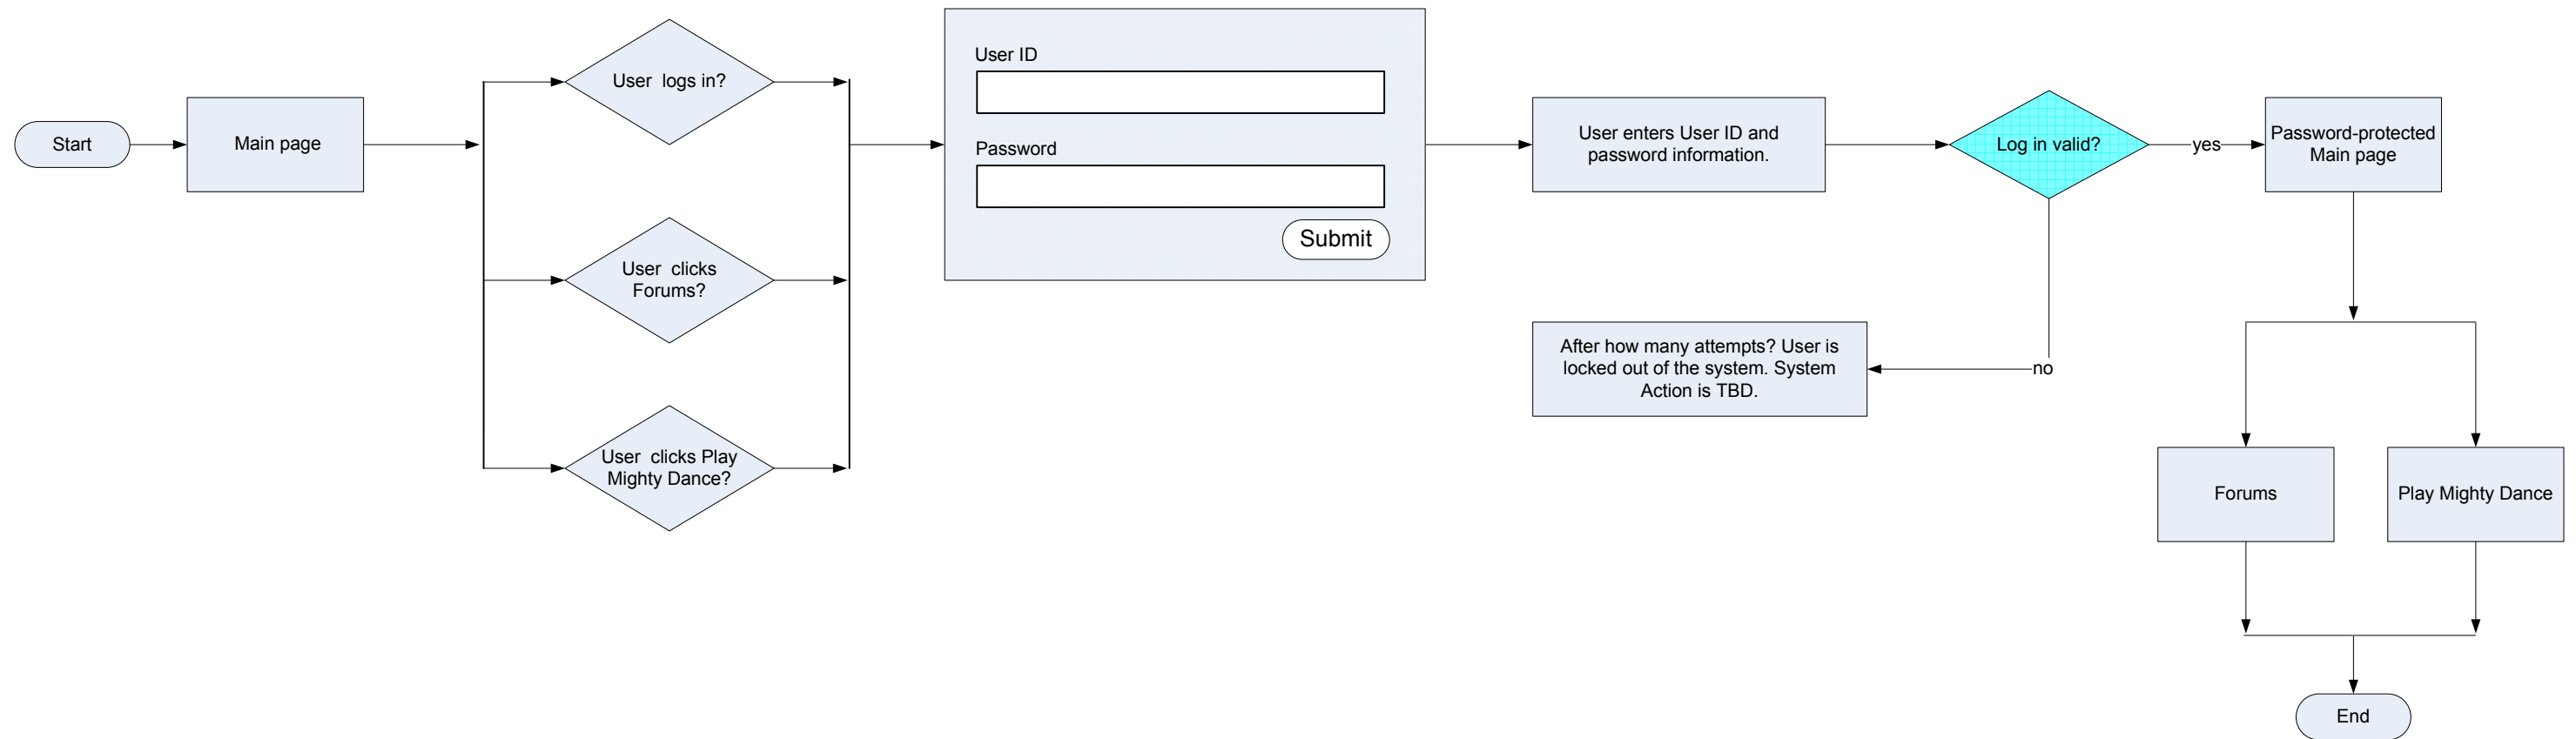

WEBPAGE

SYSTEM DECISION/  
VALIDATION

USER DECISION

PROCESS/ACTION

All Copy is for placement only.

Register Now User Experience Flow

LEGEND

WEBPAGE

SYSTEM DECISION/  
VALIDATION

USER DECISION

PROCESS/ACTION

All Copy is for placement only.

Login (Beta 1 and 2) User Experience Flow

All Copy is for placement only.

Forgot Password User Experience Flow

All Copy is for placement only.

Changing Password User Experience Flow

**LEGEND**

 WEBPAGE	 SYSTEM DECISION/ VALIDATION
 USER DECISION	 PROCESS/ACTION

All Copy is for placement only.

**Forgot User ID User Experience Flow**

LEGEND

WEBPAGE

SYSTEM DECISION/  
VALIDATION

USER DECISION

PROCESS/ACTION

All Copy is for placement only.

Forum Read-Only User Experience Flow

**LEGEND**

 WEBPAGE	 SYSTEM DECISION/ VALIDATION
 USER DECISION	 PROCESS/ACTION

All Copy is for placement only.