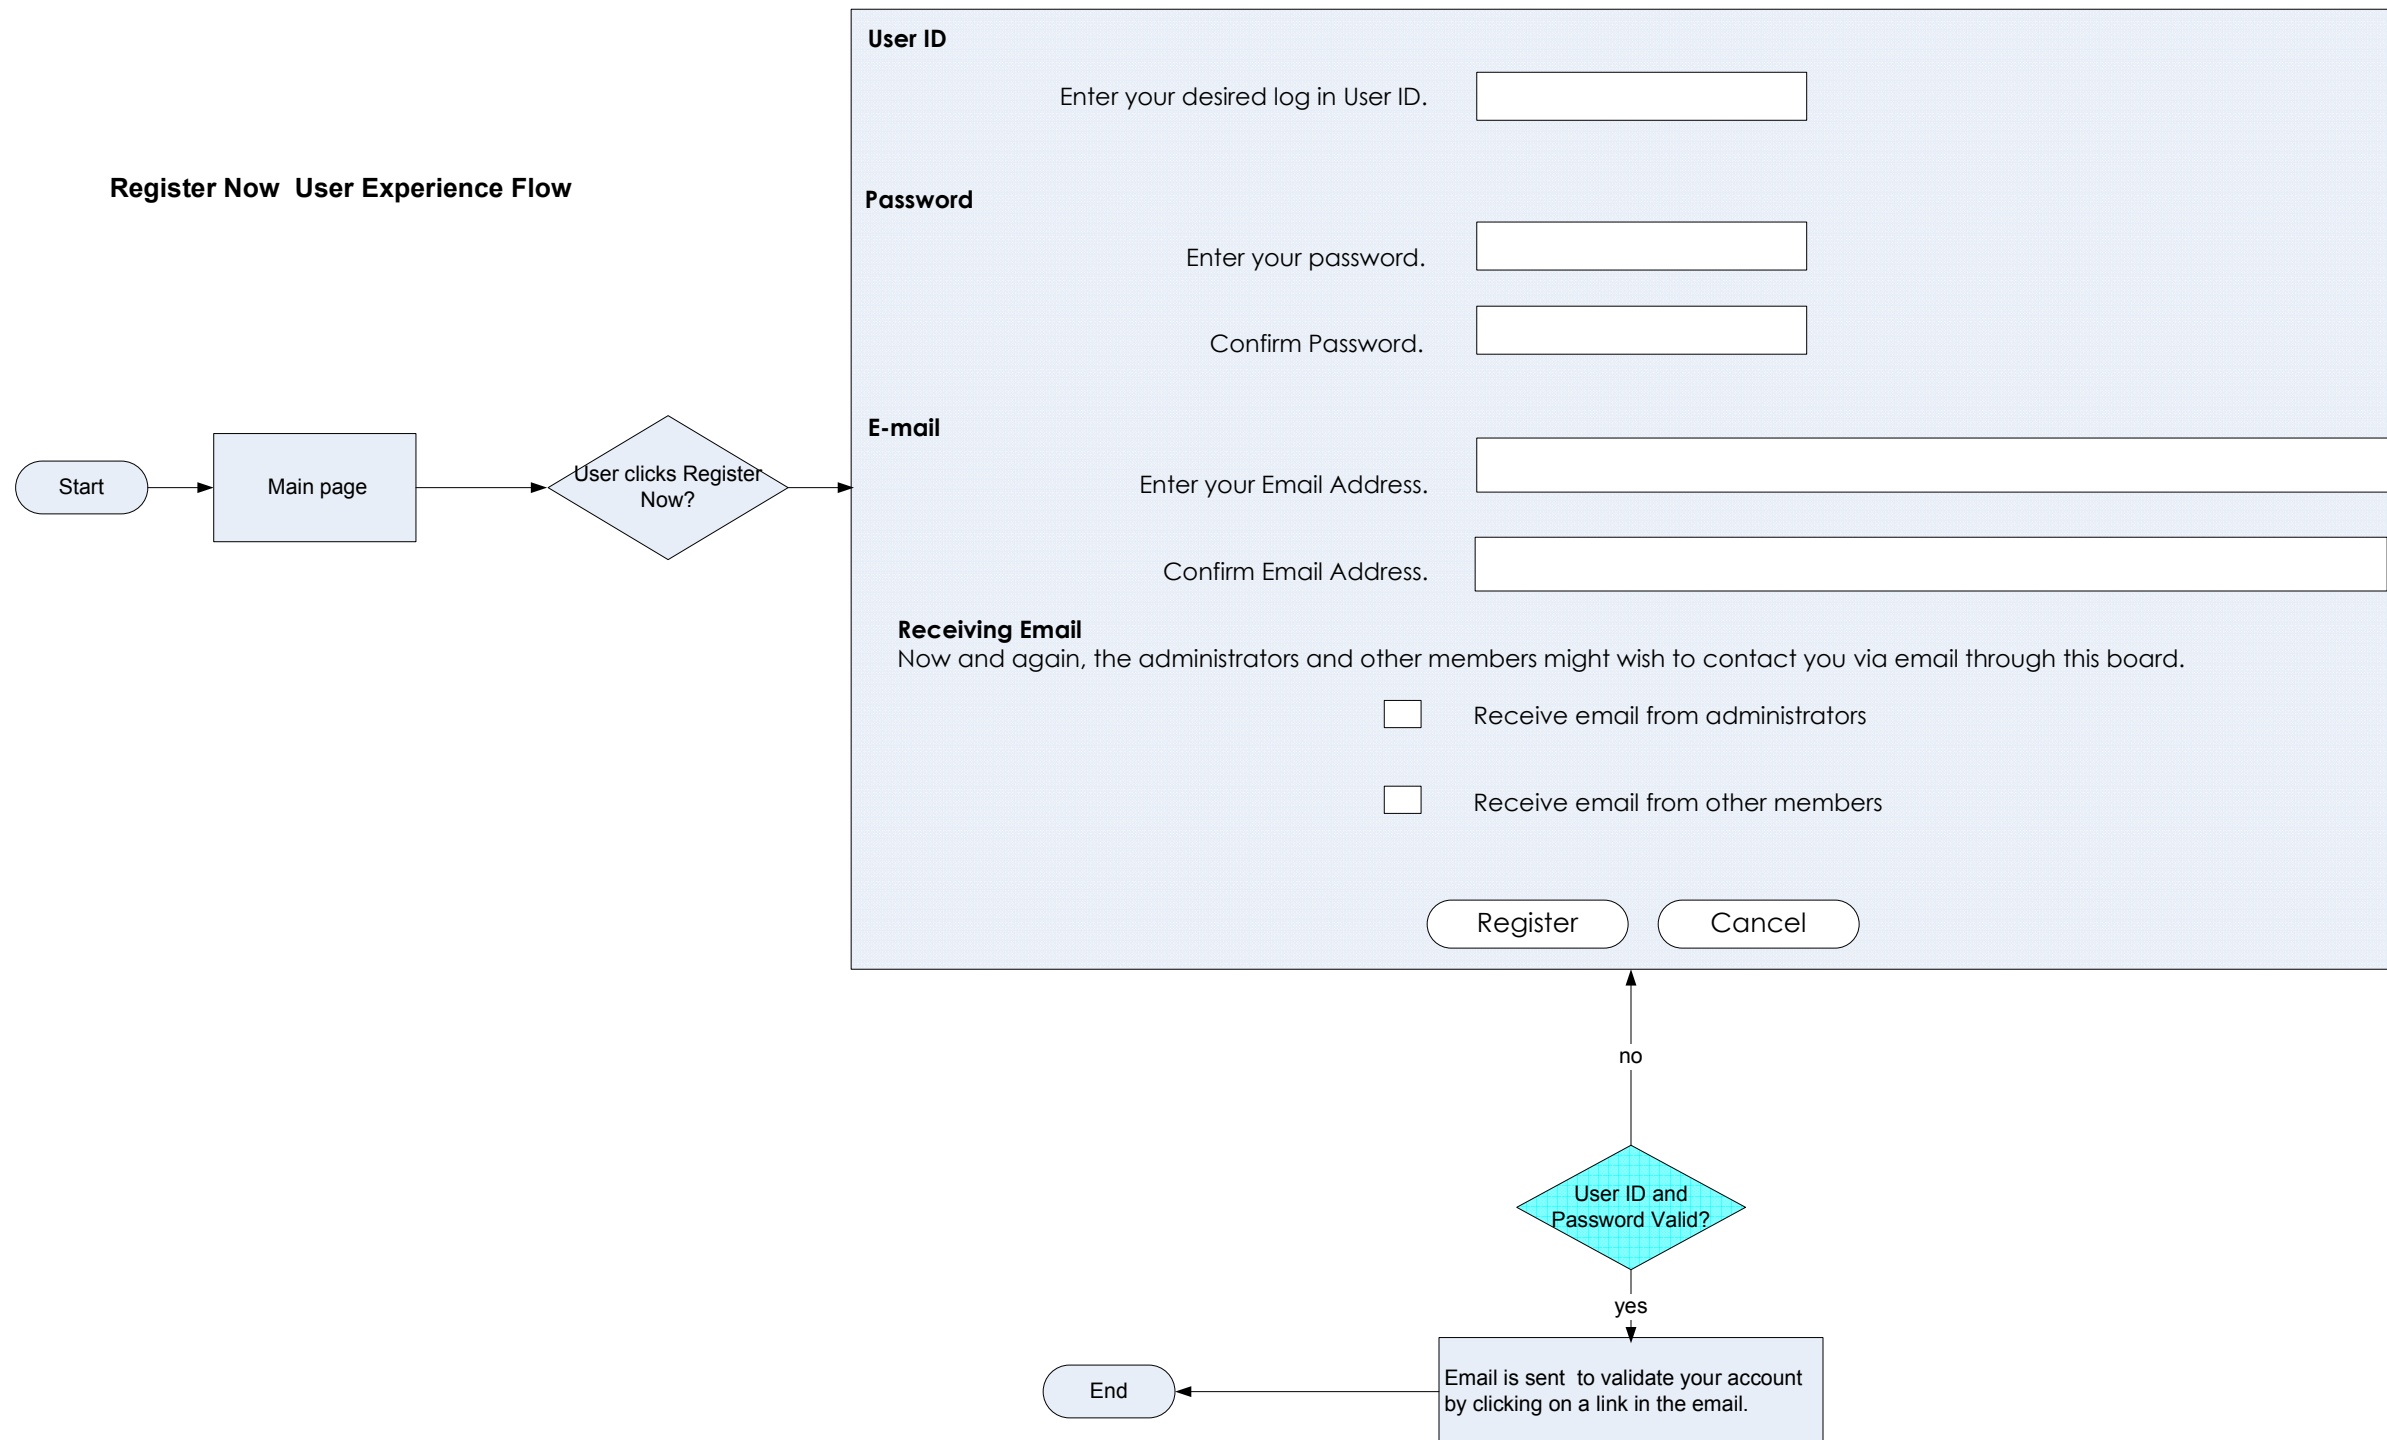

WEBPAGE

SYSTEM DECISION/  
VALIDATION

USER DECISION

PROCESS/ACTION

All Copy is for placement only.

Register Now User Experience Flow

LEGEND

WEBPAGE

SYSTEM DECISION/  
VALIDATION

USER DECISION

PROCESS/ACTION

All Copy is for placement only.

Login (Beta 1 and 2) User Experience Flow

All Copy is for placement only.

Forgot Password User Experience Flow

All Copy is for placement only.