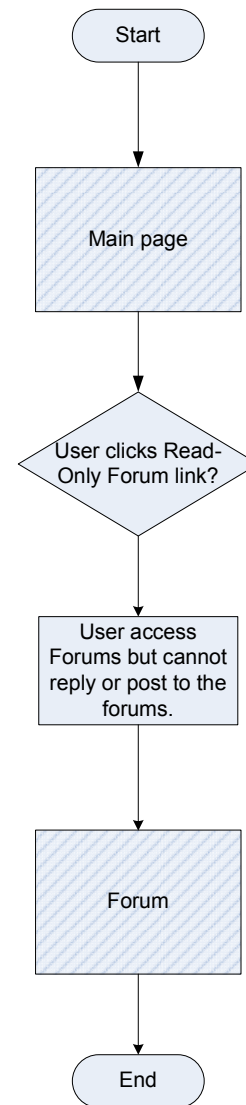

LEGEND

WEBPAGE

SYSTEM DECISION/
VALIDATION

USER DECISION

PROCESS/ACTION

All Copy is for placement only.

Forum Read-Only User Experience Flow