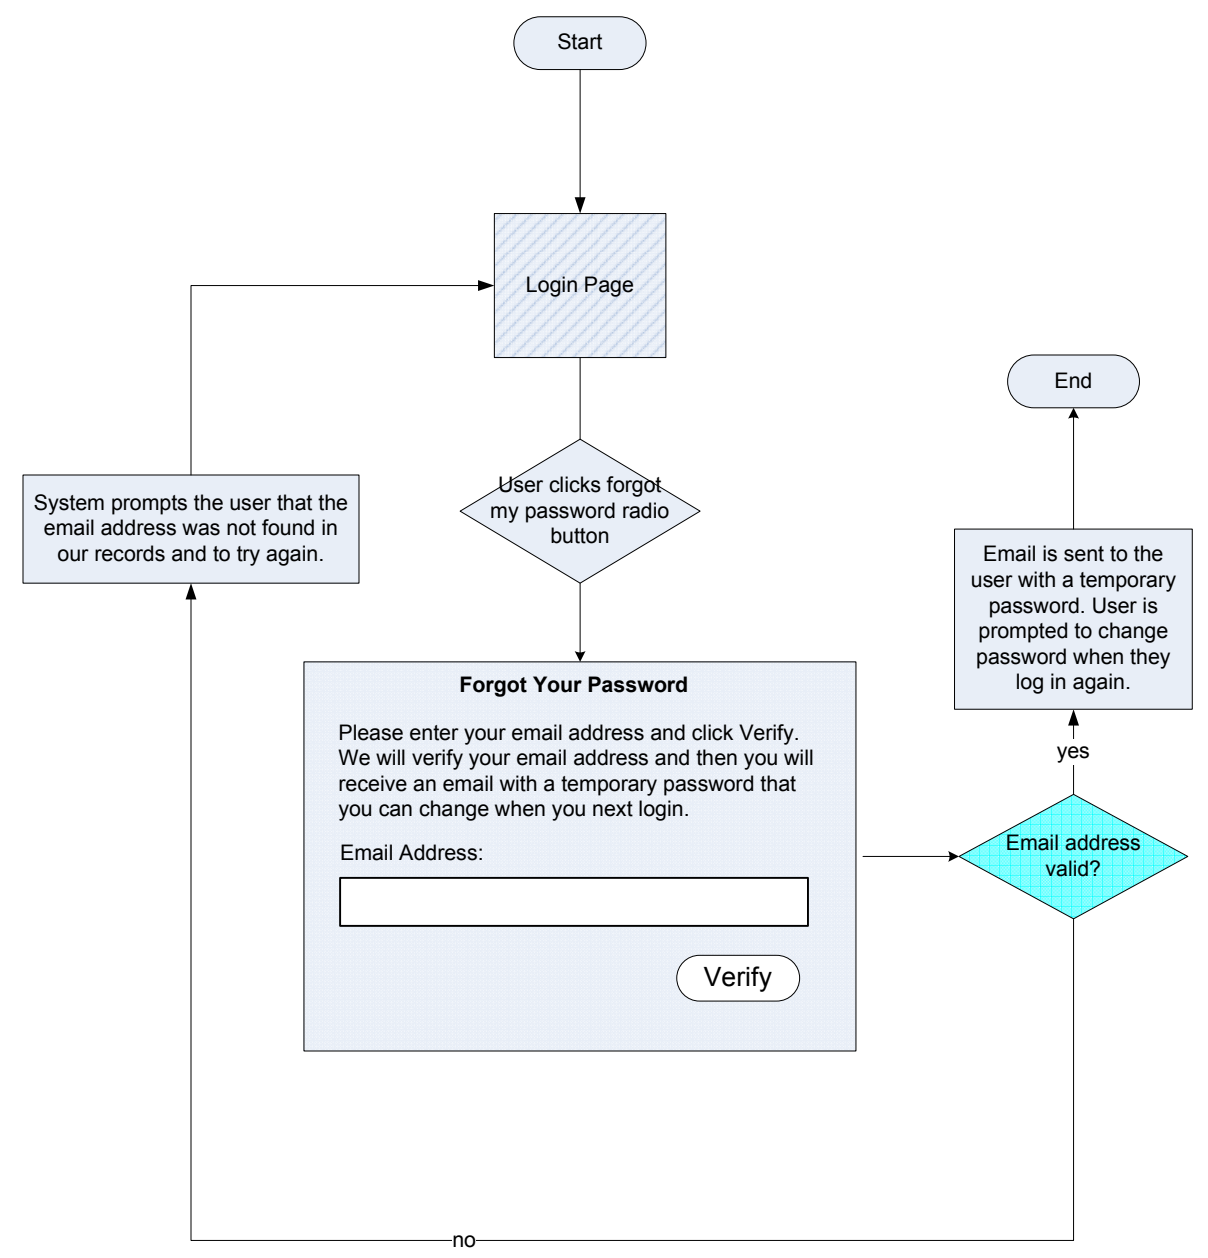

WEBPAGE

SYSTEM DECISION/  
VALIDATION

USER DECISION

PROCESS/ACTION

All Copy is for placement only.

Register Now User Experience Flow

LEGEND

WEBPAGE

SYSTEM DECISION/  
VALIDATION

USER DECISION

PROCESS/ACTION

All Copy is for placement only.

Login (Beta 1 and 2) User Experience Flow

All Copy is for placement only.

Forgot Password User Experience Flow

All Copy is for placement only.

Changing Password User Experience Flow

**LEGEND**

 WEBPAGE	 SYSTEM DECISION/ VALIDATION
 USER DECISION	 PROCESS/ACTION

All Copy is for placement only.

**Forgot User ID User Experience Flow**

LEGEND

WEBPAGE

SYSTEM DECISION/  
VALIDATION