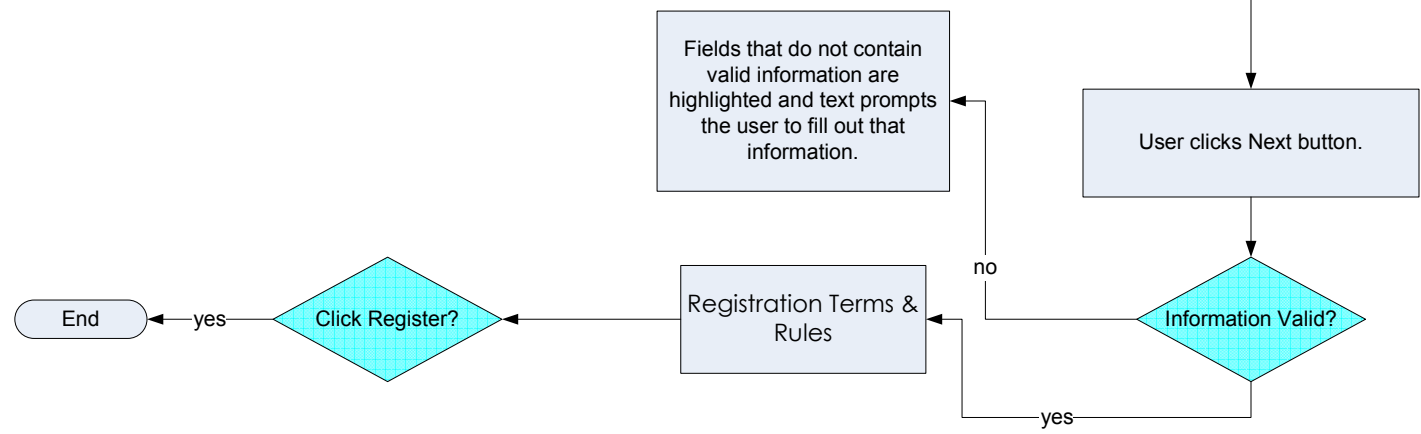

* Required Fields

User ID

Password

Select a month ▼   Select a day ▼   Select a year ▼

Sex

E-mail

Select a country ▼

*Terms of Service

☐ I agree to the [Terms of Service](#), [Privacy Policy](#) and [Rules of Conduct](#).

☐ I do not agree to the [Terms of Service](#), [Privacy Policy](#) and [Rules of Conduct](#).

Newsletter

☐ Please sign me up for your monthly newsletter.

☐ Do not sign me up for your monthly newsletter.