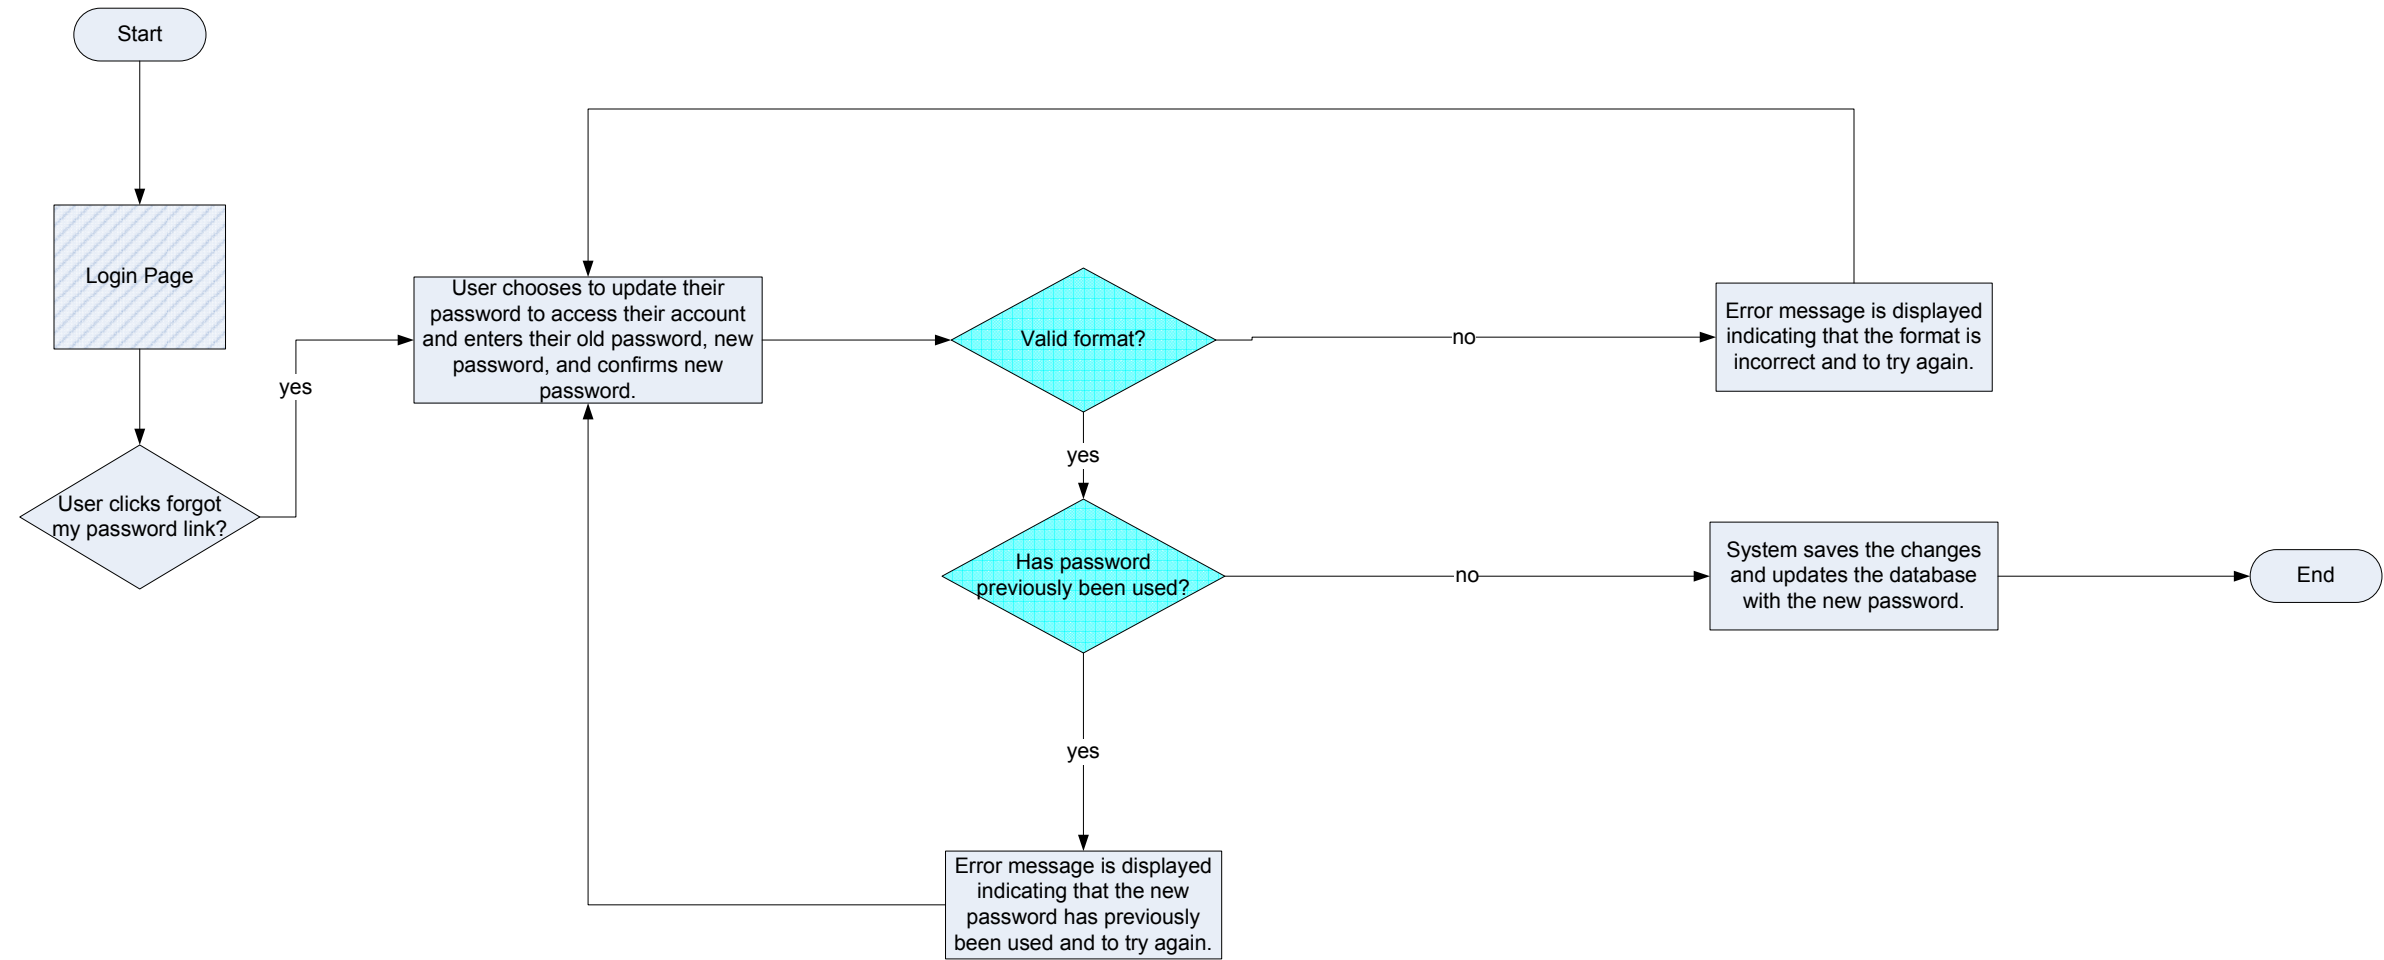

WEBPAGE

SYSTEM DECISION/  
VALIDATION

USER DECISION

PROCESS/ACTION

All Copy is for placement only.

Register Now User Experience Flow

LEGEND

WEBPAGE

SYSTEM DECISION/  
VALIDATION

USER DECISION

PROCESS/ACTION

All Copy is for placement only.

Login (Beta 1 and 2) User Experience Flow

All Copy is for placement only.

Forgot Password User Experience Flow

All Copy is for placement only.

Changing Password User Experience Flow

**LEGEND**

 WEBPAGE	 SYSTEM DECISION/ VALIDATION
 USER DECISION	 PROCESS/ACTION

All Copy is for placement only.

**Forgot User ID User Experience Flow**

LEGEND

WEBPAGE

SYSTEM DECISION/  
VALIDATION