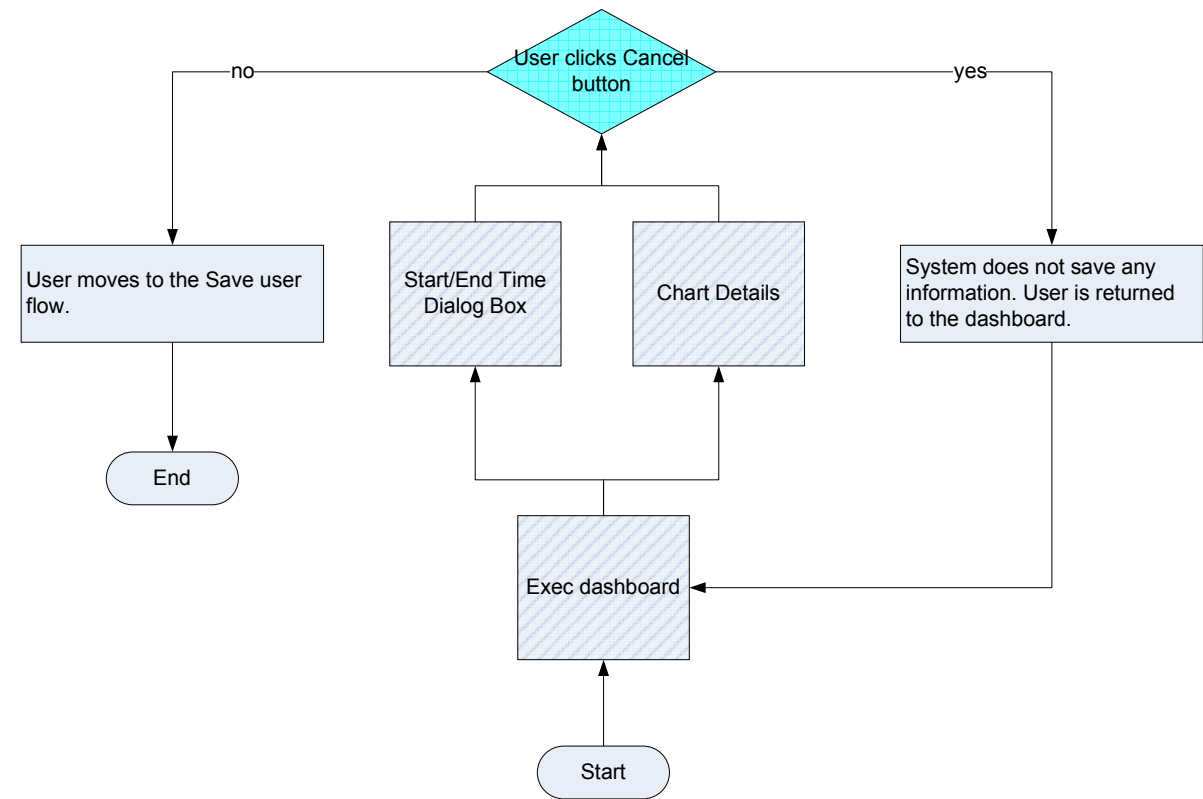

### Login User Experience Flow

**LEGEND**

 SCREEN	 SYSTEM DECISION/ VALIDATION
 USER DECISION	 PROCESS/ACTION

All Copy is for placement only.

**Dashboard User Experience Flow**

**LEGEND**

 SCREEN	 SYSTEM DECISION/ VALIDATION
 USER DECISION	 PROCESS/ACTION

All Copy is for placement only.

**Save Information User Experience Flow**

**LEGEND**

 SCREEN	 SYSTEM DECISION/ VALIDATION
 USER DECISION	 PROCESS/ACTION

All Copy is for placement only.

**Cancel Information User Experience Flow**

**LEGEND**

 SCREEN	 SYSTEM DECISION/ VALIDATION
 USER DECISION	 PROCESS/ACTION

All Copy is for placement only.

**Refresh Every User Experience Flow**

**LEGEND**

 SCREEN	 SYSTEM DECISION/ VALIDATION
 USER DECISION	 PROCESS/ACTION

All Copy is for placement only.

**Alerts User Experience Flow**

All Copy is for placement only.

**Chart Details User Experience Flow**