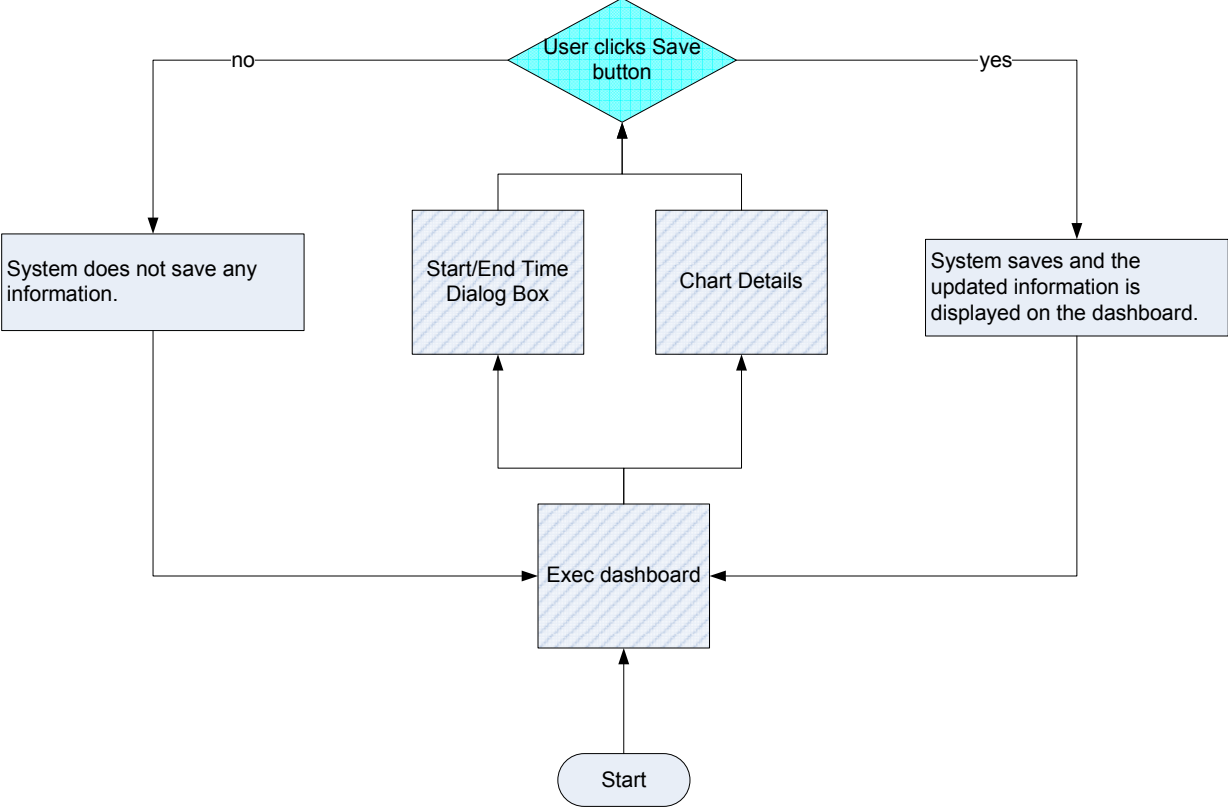

**LEGEND**

	SCREEN		SYSTEM DECISION/ VALIDATION
	USER DECISION		PROCESS/ACTION

All Copy is for placement only.

### Login User Experience Flow

**LEGEND**

 SCREEN	 SYSTEM DECISION/ VALIDATION
 USER DECISION	 PROCESS/ACTION

All Copy is for placement only.

**Dashboard User Experience Flow**

**LEGEND**

 SCREEN	 SYSTEM DECISION/ VALIDATION
 USER DECISION	 PROCESS/ACTION

All Copy is for placement only.

**Save Information User Experience Flow**

**LEGEND**

 SCREEN	 SYSTEM DECISION/ VALIDATION
 USER DECISION	 PROCESS/ACTION

All Copy is for placement only.

**Cancel Information User Experience Flow**

**LEGEND**

 SCREEN	 SYSTEM DECISION/ VALIDATION
 USER DECISION	 PROCESS/ACTION

All Copy is for placement only.

**Refresh Every User Experience Flow**

**LEGEND**

 SCREEN	 SYSTEM DECISION/ VALIDATION
 USER DECISION	 PROCESS/ACTION