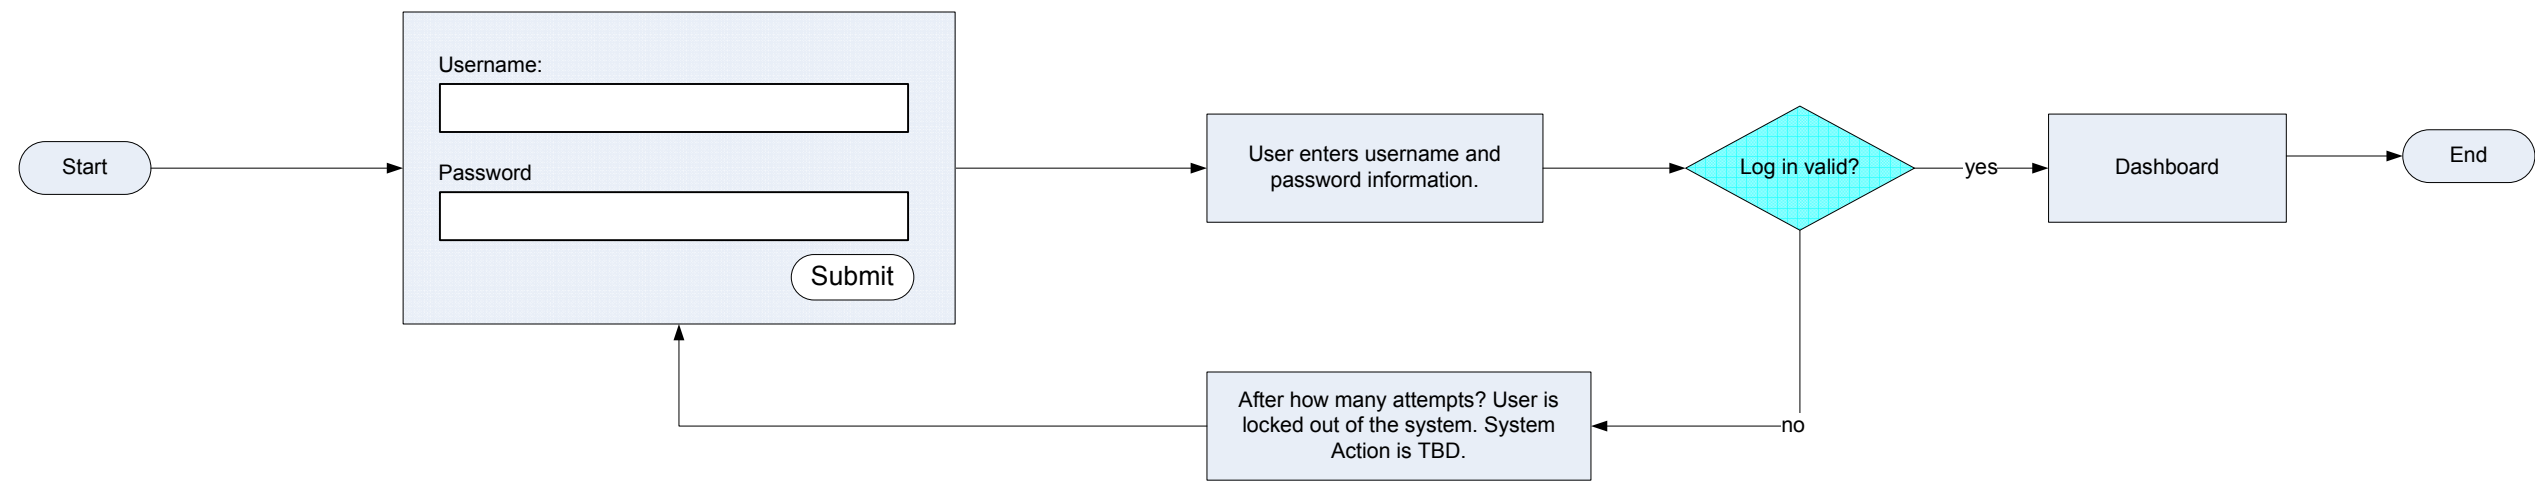

**LEGEND**

	SCREEN		SYSTEM DECISION/ VALIDATION
	USER DECISION		PROCESS/ACTION

All Copy is for placement only.

### Login User Experience Flow

**LEGEND**

 SCREEN	 SYSTEM DECISION/ VALIDATION
 USER DECISION	 PROCESS/ACTION

All Copy is for placement only.

**Dashboard User Experience Flow**

**LEGEND**

 SCREEN	 SYSTEM DECISION/ VALIDATION
 USER DECISION	 PROCESS/ACTION

All Copy is for placement only.

**Save Information User Experience Flow**

**LEGEND**

 SCREEN	 SYSTEM DECISION/ VALIDATION
 USER DECISION	 PROCESS/ACTION

All Copy is for placement only.

**Cancel Information User Experience Flow**

**LEGEND**

 SCREEN	 SYSTEM DECISION/ VALIDATION
 USER DECISION	 PROCESS/ACTION

All Copy is for placement only.

**Refresh Every User Experience Flow**

**LEGEND**

 SCREEN	 SYSTEM DECISION/ VALIDATION
 USER DECISION	 PROCESS/ACTION