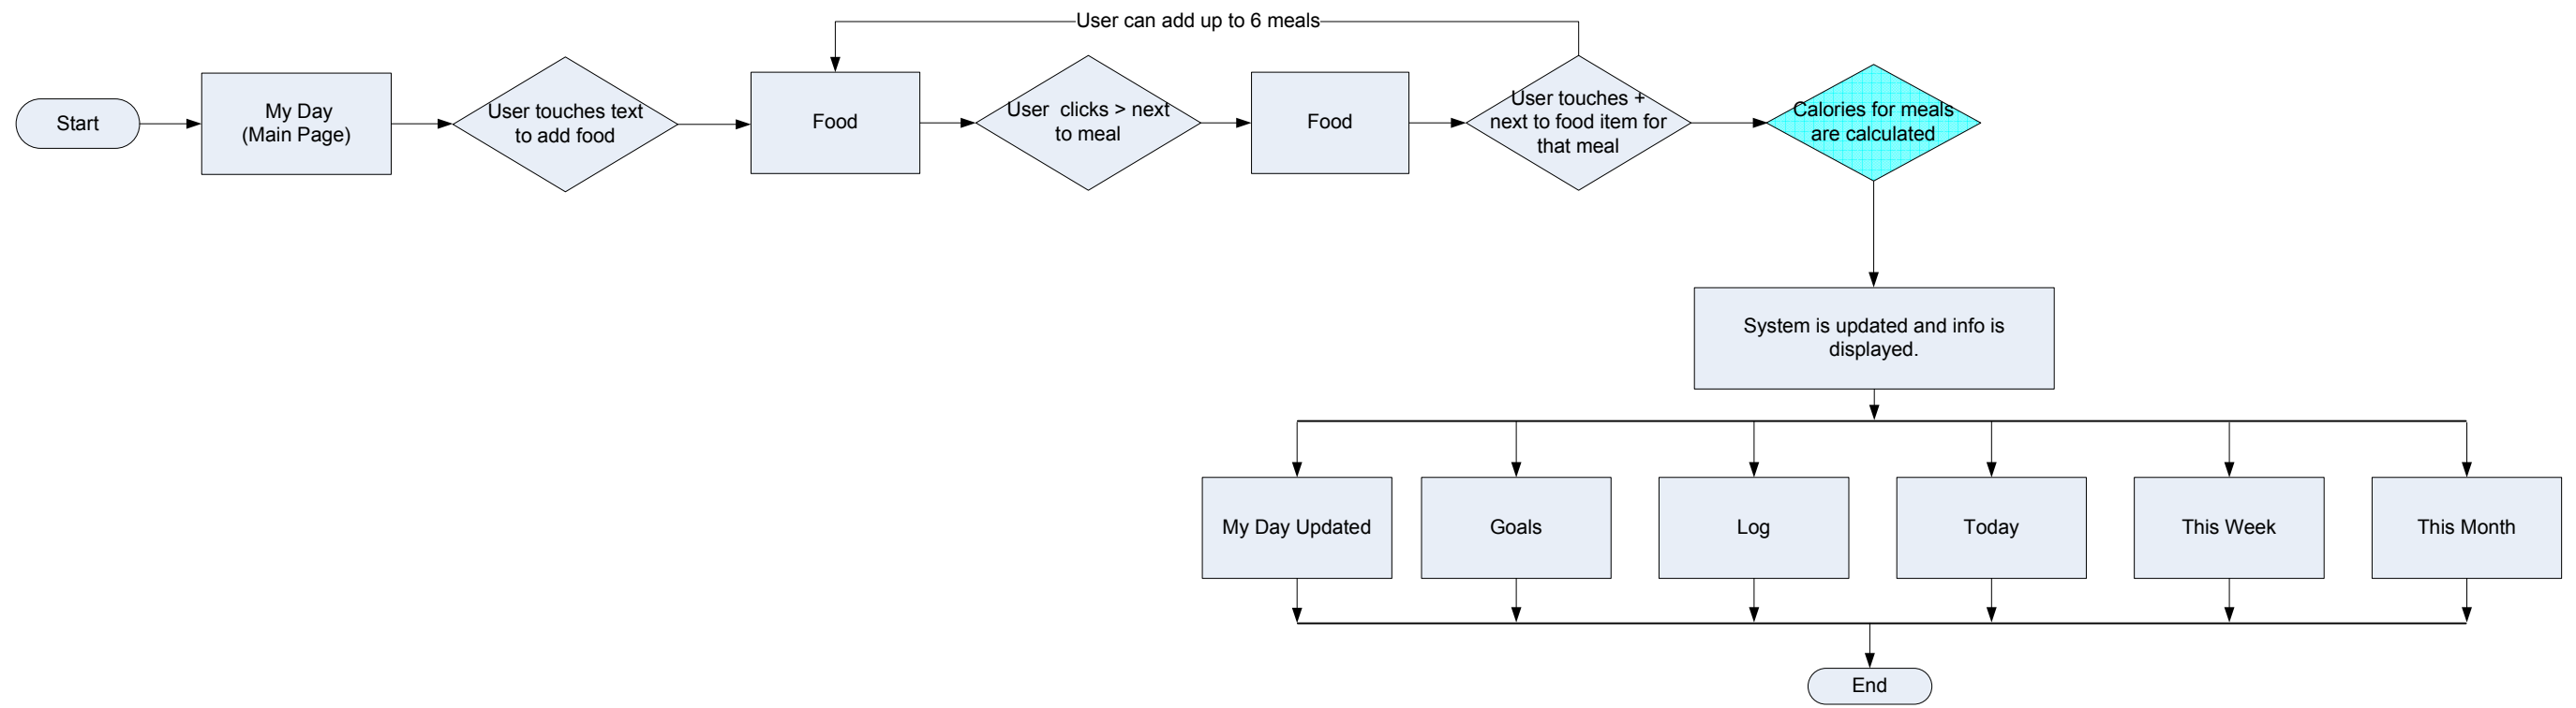

All Copy is for placement only.

Add Exercise User Experience Flow

Mobile Application User Flows

All Copy is for placement only.

Add Food User Experience Flow

LEGEND

 WEBPAGE	 SYSTEM DECISION/ VALIDATION
 USER DECISION	 PROCESS/ACTION

All Copy is for placement only.

Edit Exercise User Experience Flow

Mobile Application User Flows

LEGEND

 WEBPAGE	 SYSTEM DECISION/ VALIDATION
 USER DECISION	 PROCESS/ACTION

All Copy is for placement only.

Edit Food User Experience Flow