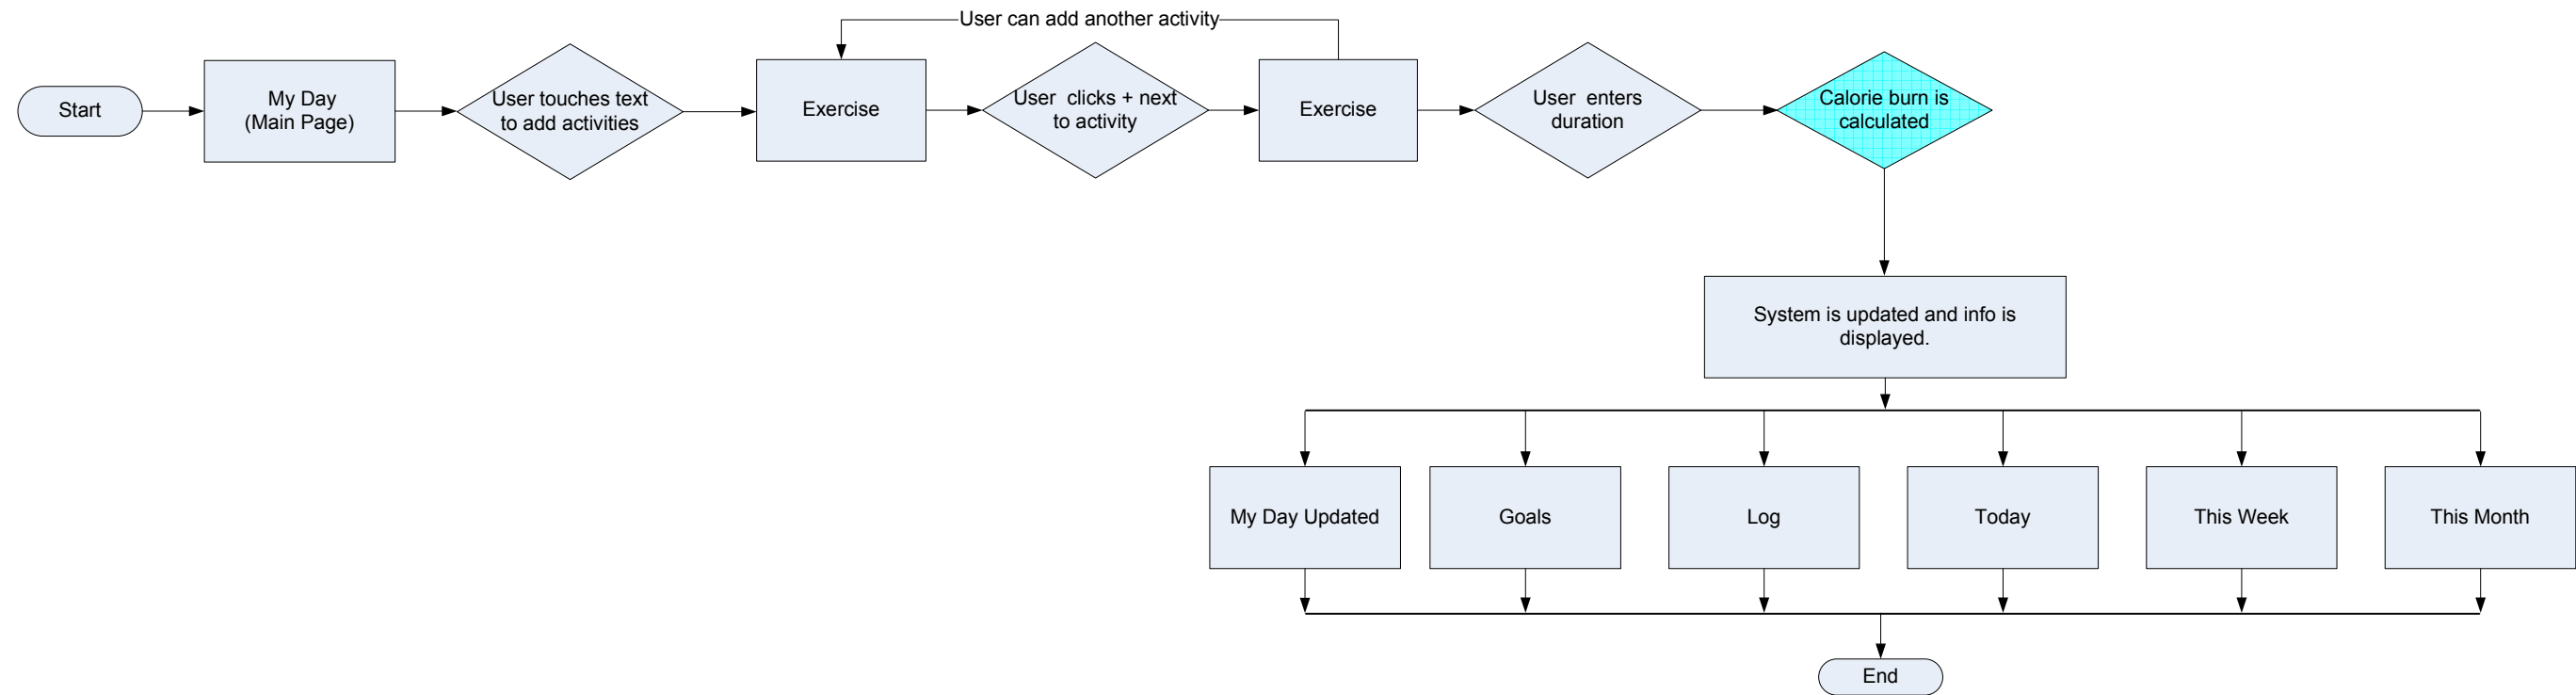

Mobile Application User Flows

LEGEND

 WEBPAGE	 SYSTEM DECISION/ VALIDATION
 USER DECISION	 PROCESS/ACTION

All Copy is for placement only.

Mobile App Navigation

Mobile Application User Flows

LEGEND

 WEBPAGE	 SYSTEM DECISION/ VALIDATION
 USER DECISION	 PROCESS/ACTION

All Copy is for placement only.

Add Goals User Experience Flow

Mobile Application User Flows

LEGEND

 WEBPAGE	 SYSTEM DECISION/ VALIDATION
 USER DECISION	 PROCESS/ACTION

How are exercises displayed? List? Pull-down?

All Copy is for placement only.

Add Exercise User Experience Flow

Mobile Application User Flows

All Copy is for placement only.

Add Food User Experience Flow

LEGEND

 WEBPAGE	 SYSTEM DECISION/ VALIDATION
 USER DECISION	 PROCESS/ACTION

All Copy is for placement only.

Edit Exercise User Experience Flow

Mobile Application User Flows

LEGEND

 WEBPAGE	 SYSTEM DECISION/ VALIDATION
 USER DECISION	 PROCESS/ACTION

All Copy is for placement only.

Edit Food User Experience Flow