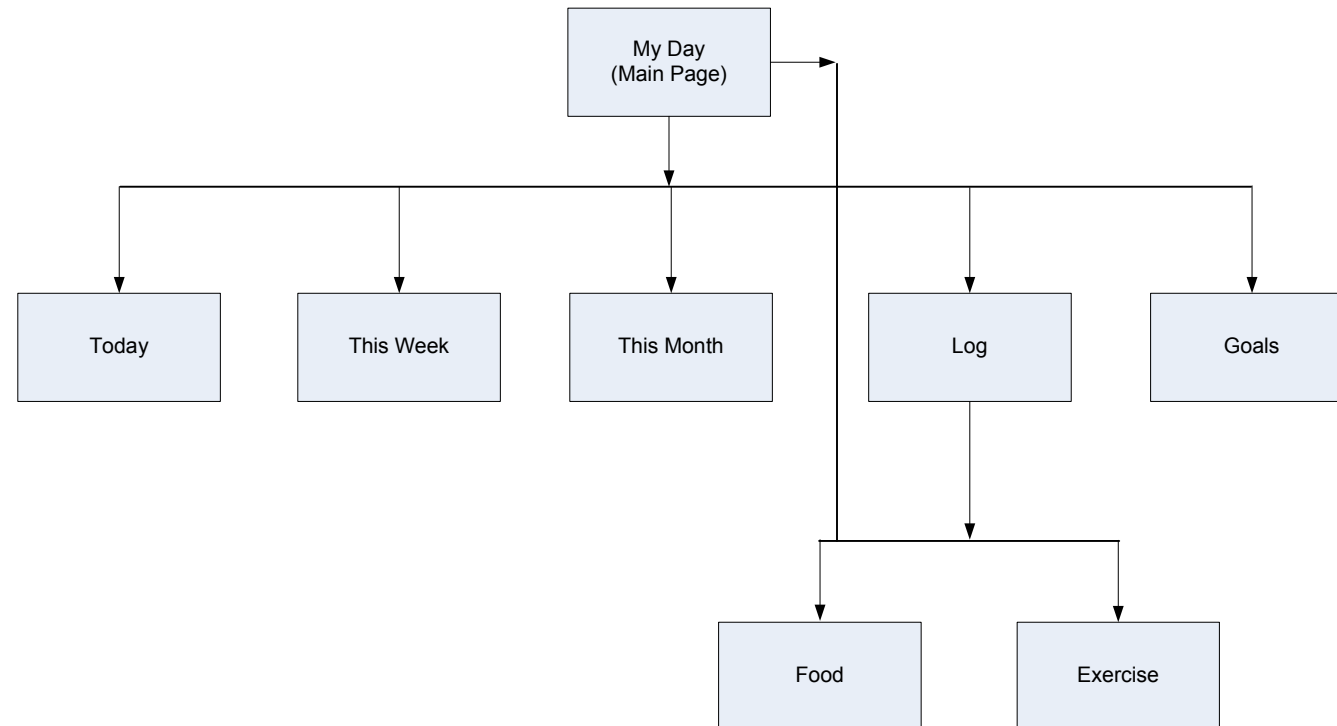

Mobile Application User Flows

LEGEND

 WEBPAGE	 SYSTEM DECISION/ VALIDATION
 USER DECISION	 PROCESS/ACTION

All Copy is for placement only.

Mobile App Navigation

Mobile Application User Flows

LEGEND

 WEBPAGE	 SYSTEM DECISION/ VALIDATION
 USER DECISION	 PROCESS/ACTION

All Copy is for placement only.

Add Goals User Experience Flow

Mobile Application User Flows

LEGEND

 WEBPAGE	 SYSTEM DECISION/ VALIDATION
 USER DECISION	 PROCESS/ACTION

How are exercises displayed? List? Pull-down?

All Copy is for placement only.

Add Exercise User Experience Flow

Mobile Application User Flows

All Copy is for placement only.

Add Food User Experience Flow

LEGEND

 WEBPAGE	 SYSTEM DECISION/ VALIDATION
 USER DECISION	 PROCESS/ACTION

All Copy is for placement only.

Edit Exercise User Experience Flow

Mobile Application User Flows

LEGEND

 WEBPAGE	 SYSTEM DECISION/ VALIDATION
 USER DECISION	 PROCESS/ACTION

All Copy is for placement only.

Edit Food User Experience Flow