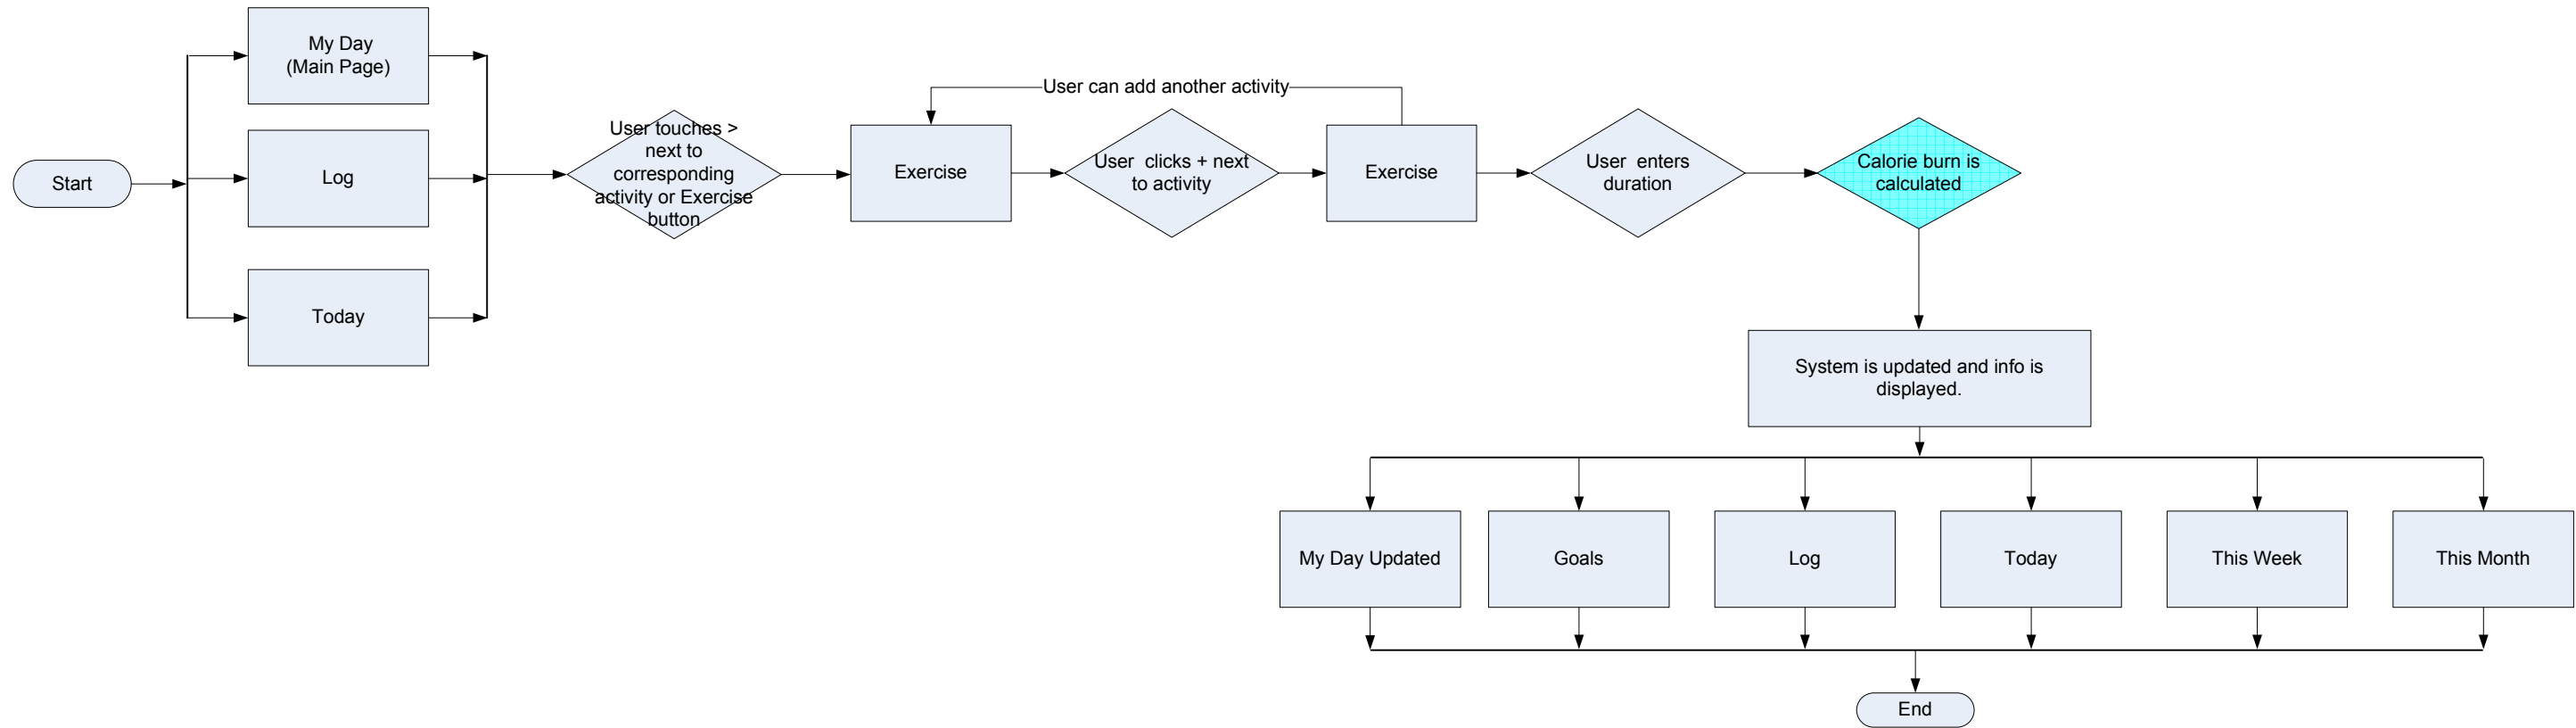

All Copy is for placement only.

Add Goals User Experience Flow

Mobile Application User Flows

LEGEND

 WEBPAGE	 SYSTEM DECISION/ VALIDATION
 USER DECISION	 PROCESS/ACTION

How are exercises displayed? List? Pull-down?

All Copy is for placement only.

Add Exercise User Experience Flow

Mobile Application User Flows

All Copy is for placement only.

Add Food User Experience Flow

LEGEND

 WEBPAGE	 SYSTEM DECISION/ VALIDATION
 USER DECISION	 PROCESS/ACTION

All Copy is for placement only.

Edit Exercise User Experience Flow

Mobile Application User Flows

LEGEND

 WEBPAGE	 SYSTEM DECISION/ VALIDATION
 USER DECISION	 PROCESS/ACTION

All Copy is for placement only.

Edit Food User Experience Flow