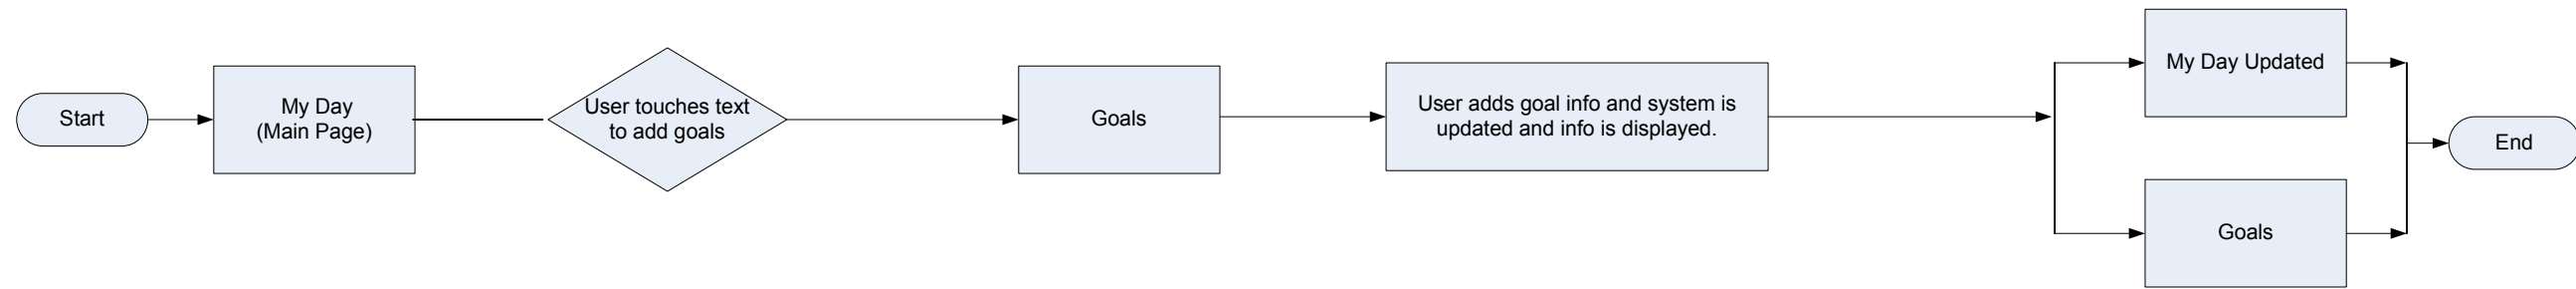

Mobile Application User Flows

LEGEND

 WEBPAGE	 SYSTEM DECISION/ VALIDATION
 USER DECISION	 PROCESS/ACTION

All Copy is for placement only.

Mobile App Navigation

Mobile Application User Flows

LEGEND

 WEBPAGE	 SYSTEM DECISION/ VALIDATION
 USER DECISION	 PROCESS/ACTION

All Copy is for placement only.

Add Goals User Experience Flow

Mobile Application User Flows

LEGEND

 WEBPAGE	 SYSTEM DECISION/ VALIDATION
 USER DECISION	 PROCESS/ACTION

How are exercises displayed? List? Pull-down?

All Copy is for placement only.

Add Exercise User Experience Flow

Mobile Application User Flows

All Copy is for placement only.

Add Food User Experience Flow

LEGEND

 WEBPAGE	 SYSTEM DECISION/ VALIDATION
 USER DECISION	 PROCESS/ACTION

All Copy is for placement only.

Edit Exercise User Experience Flow

Mobile Application User Flows

LEGEND

 WEBPAGE	 SYSTEM DECISION/ VALIDATION
 USER DECISION	 PROCESS/ACTION

All Copy is for placement only.

Edit Food User Experience Flow