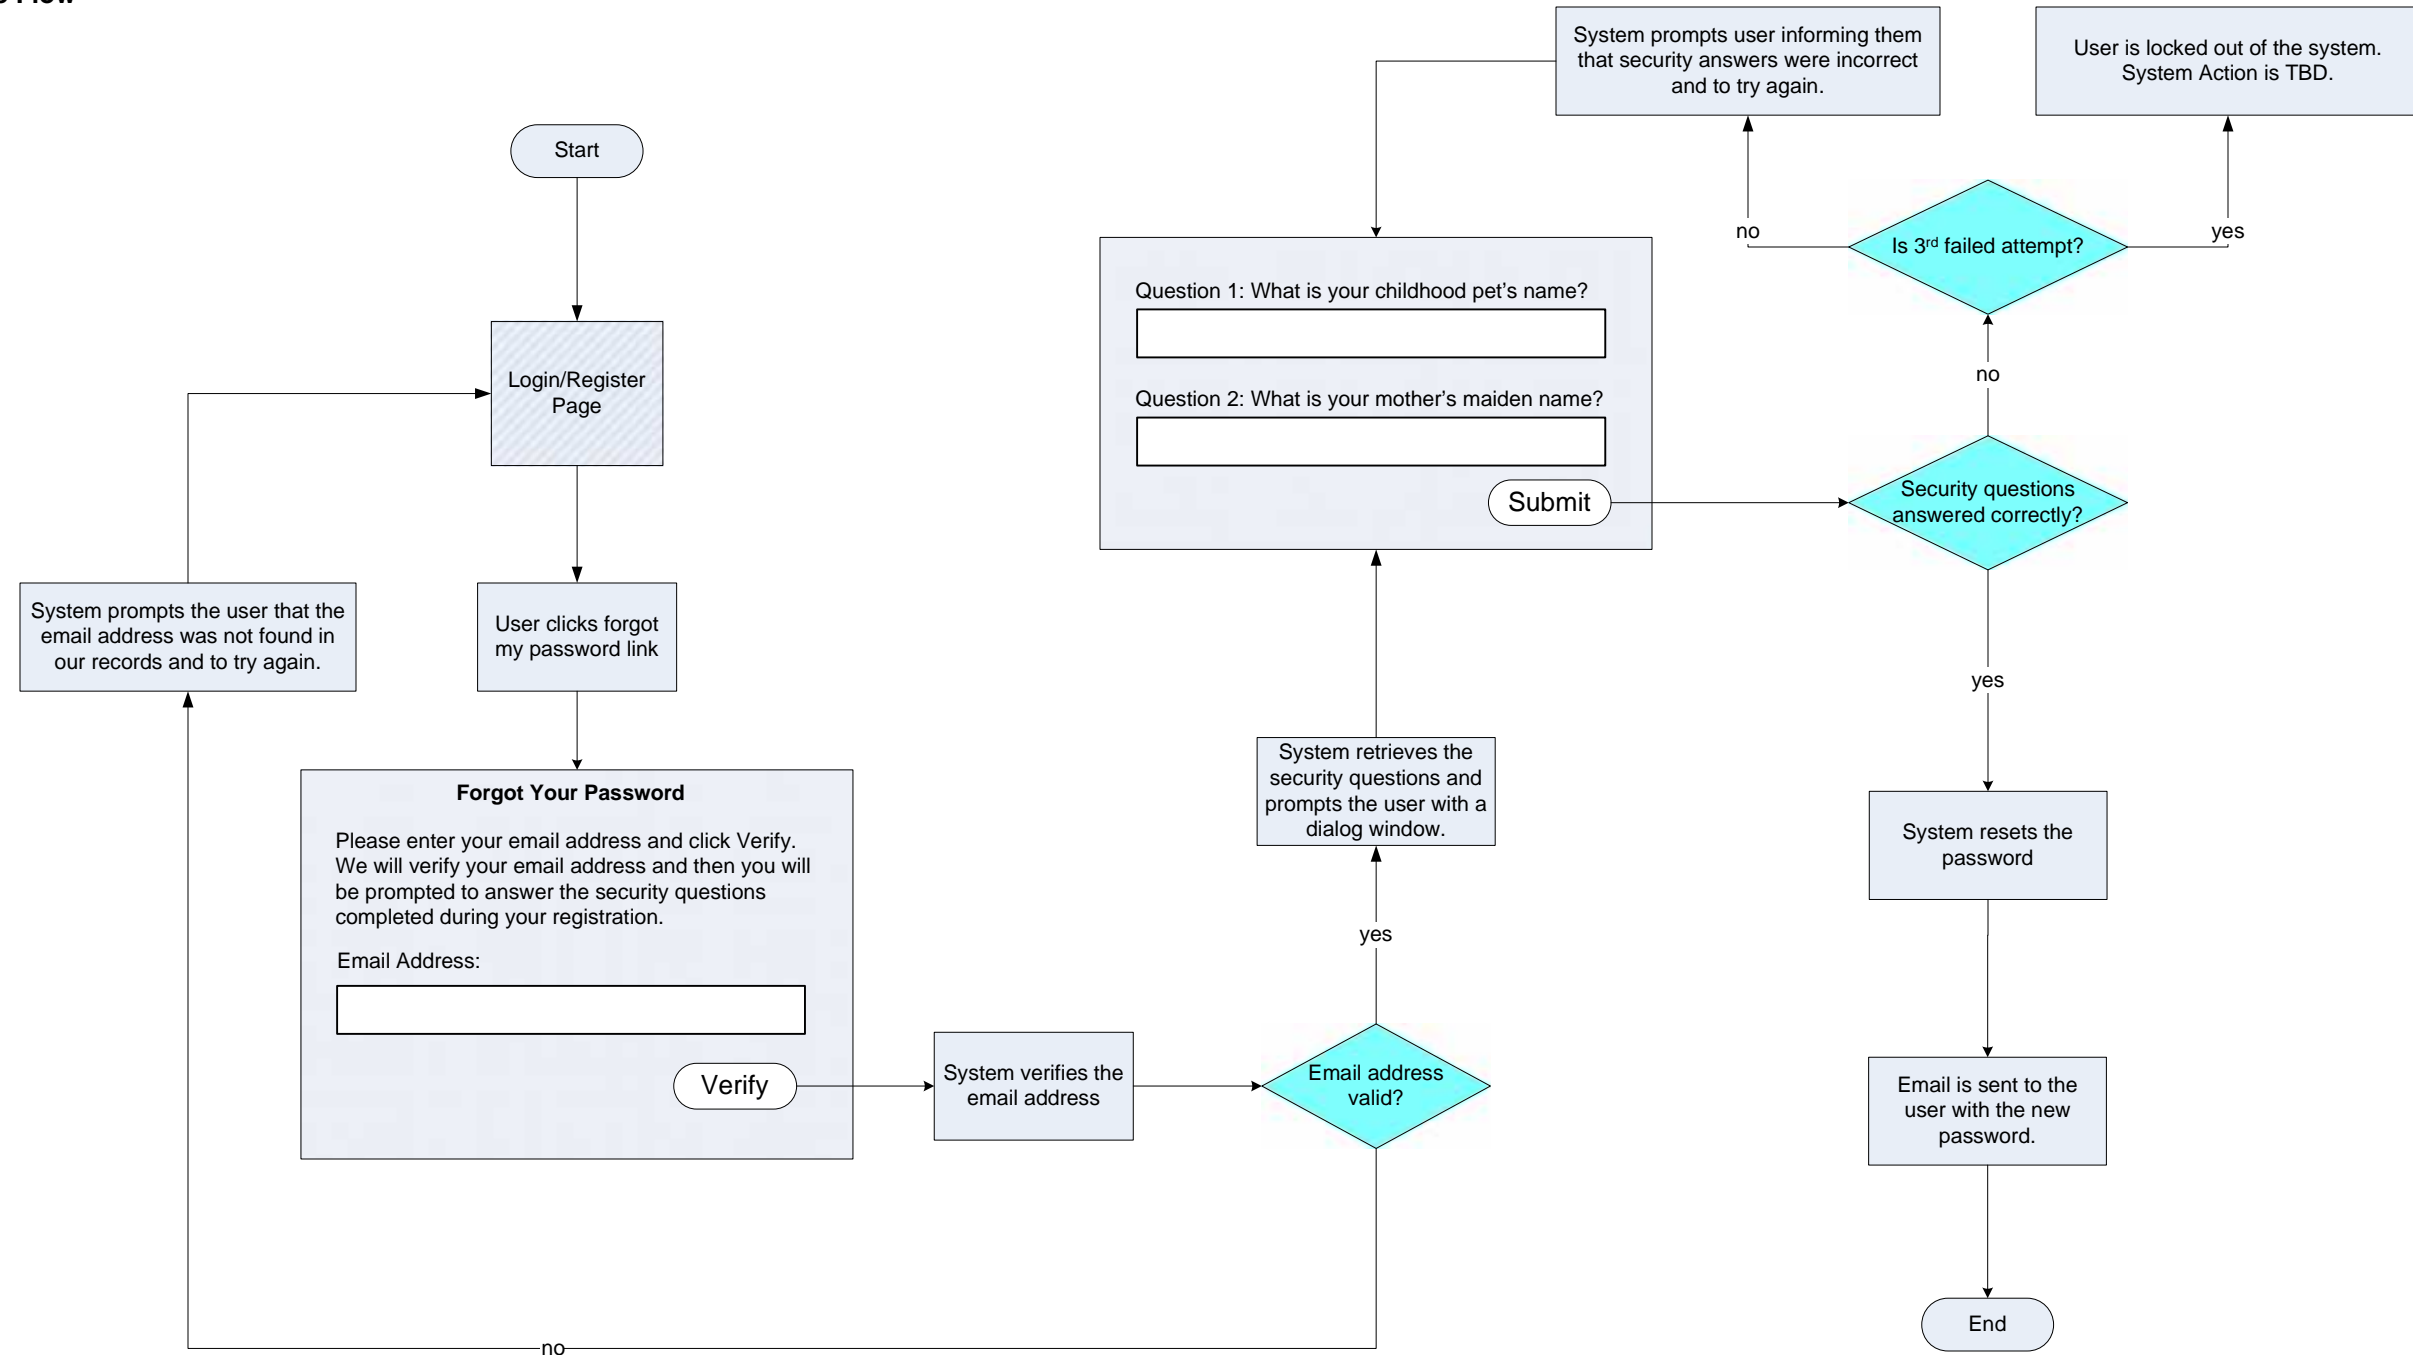

 WEBPAGE	 SYSTEM DECISION/ VALIDATION
 USER DECISION	 PROCESS/ACTION

All Copy is for placement only.

Creating a Dashboard (Wizard) User Experience Flow

LEGEND

 WEBPAGE	 SYSTEM DECISION/ VALIDATION
 USER DECISION	 PROCESS/ACTION

All Copy is for placement only.

Creating a Dashboard (Wizard) User Experience Flow

LEGEND

 WEBPAGE	 SYSTEM DECISION/ VALIDATION
 USER DECISION	 PROCESS/ACTION

All Copy is for placement only.

Cancel Dashboard (Wizard) User Experience Flow

LEGEND

WEBPAGE

SYSTEM DECISION/
VALIDATION

USER DECISION

PROCESS/ACTION

All Copy is for placement only.

Forgot Password User Experience Flow

All Copy is for placement only.

Changing Password User Experience Flow