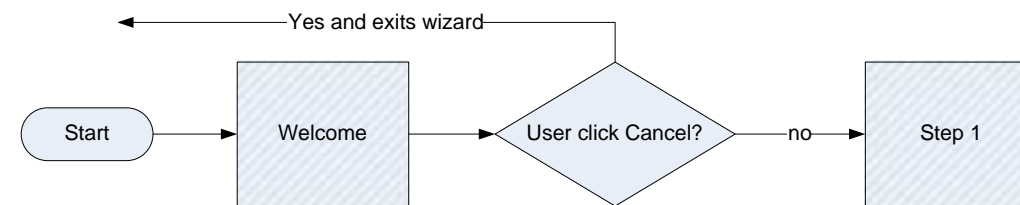

All Copy is for placement only.

Creating a Dashboard (Wizard) User Experience Flow

LEGEND

 WEBPAGE	 SYSTEM DECISION/ VALIDATION
 USER DECISION	 PROCESS/ACTION

All Copy is for placement only.

Cancel Dashboard (Wizard) User Experience Flow

LEGEND

WEBPAGE

SYSTEM DECISION/
VALIDATION

USER DECISION

PROCESS/ACTION

All Copy is for placement only.

Forgot Password User Experience Flow

All Copy is for placement only.