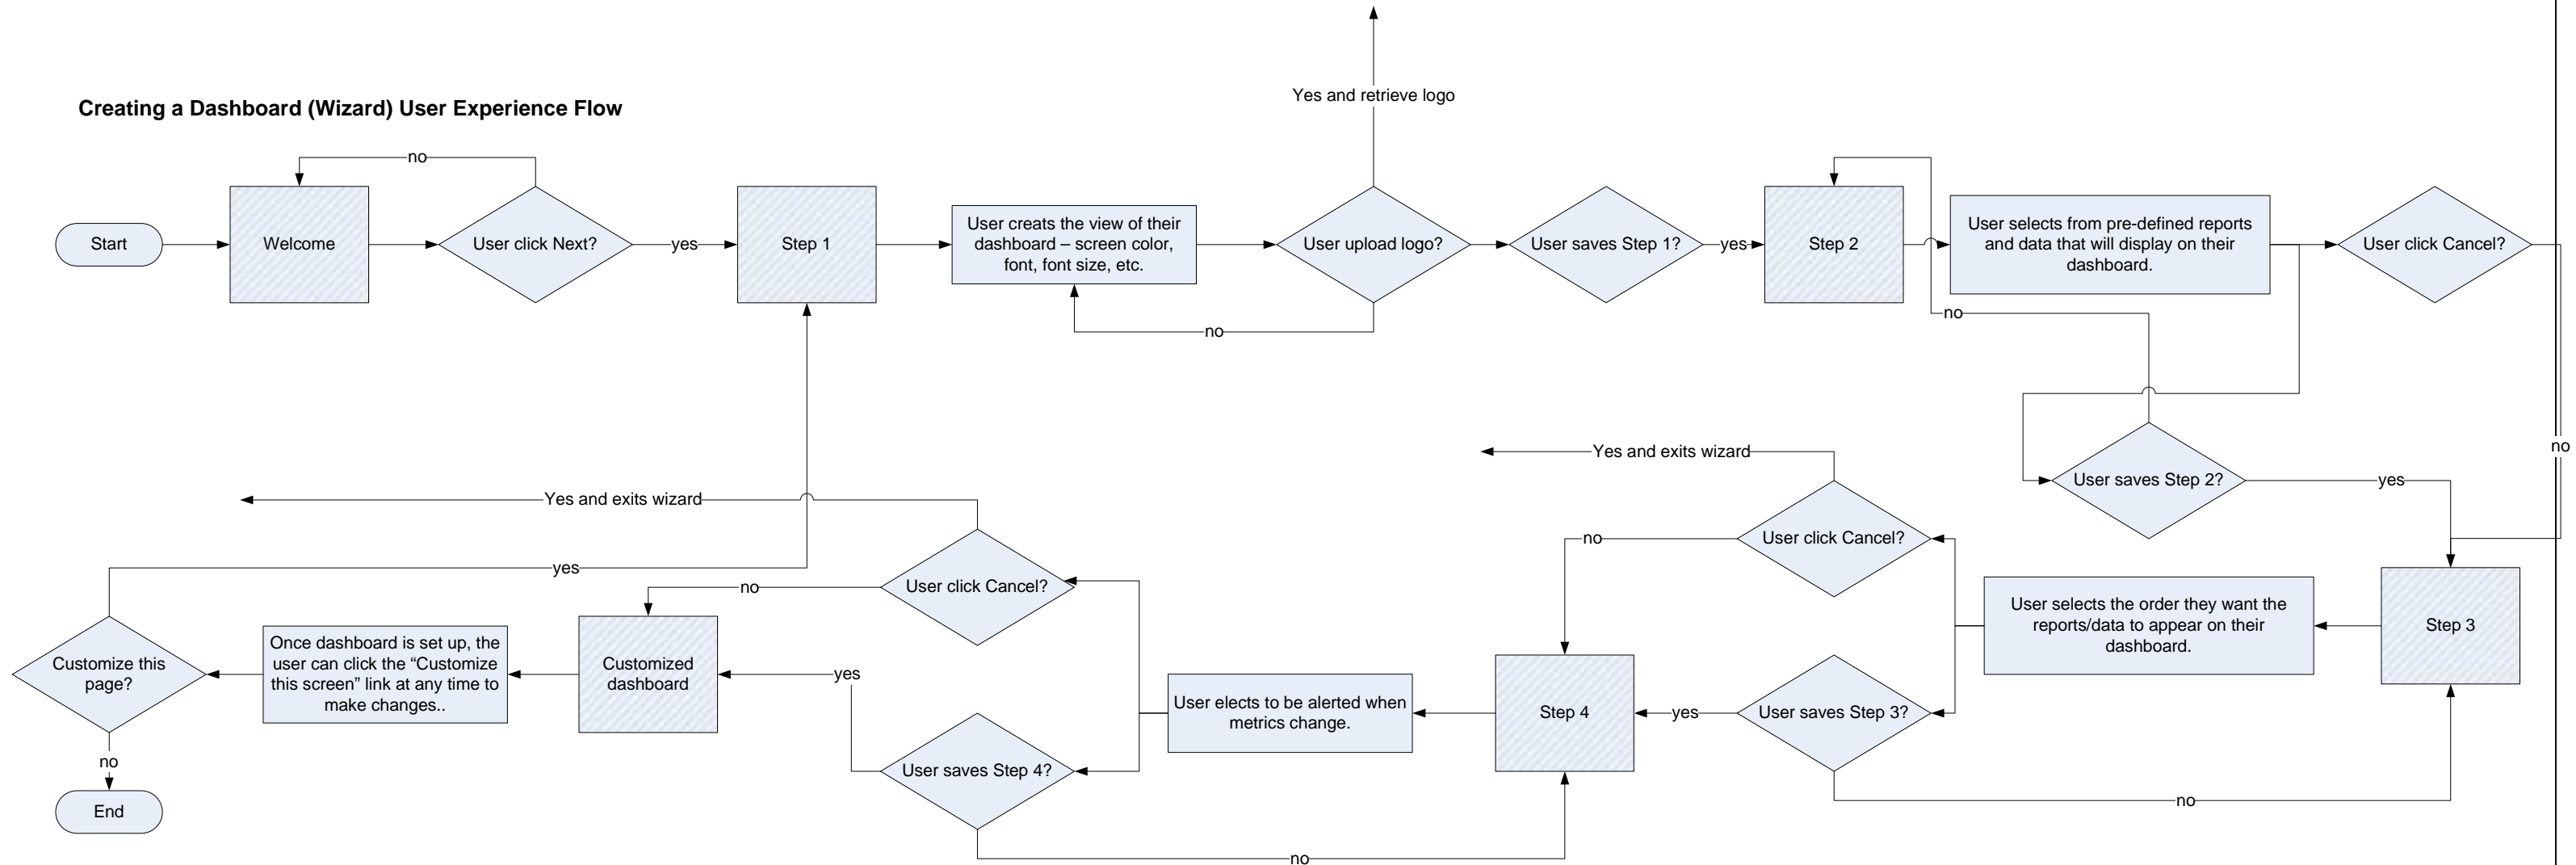

LEGEND

WEBSITE

SYSTEM DECISION/
VALIDATION

USER DECISION

PROCESS/ACTION

All Copy is for placement only.

Login User Experience Flow

LEGEND

 WEBPAGE	 SYSTEM DECISION/ VALIDATION
 USER DECISION	 PROCESS/ACTION

All Copy is for placement only.

Creating a Dashboard (Wizard) User Experience Flow

LEGEND

 WEBPAGE	 SYSTEM DECISION/ VALIDATION
 USER DECISION	 PROCESS/ACTION

All Copy is for placement only.

Creating a Dashboard (Wizard) User Experience Flow

LEGEND

 WEBPAGE	 SYSTEM DECISION/ VALIDATION
 USER DECISION	 PROCESS/ACTION

All Copy is for placement only.

Cancel Dashboard (Wizard) User Experience Flow

LEGEND

WEBPAGE

SYSTEM DECISION/
VALIDATION

USER DECISION

PROCESS/ACTION

All Copy is for placement only.

Forgot Password User Experience Flow

All Copy is for placement only.