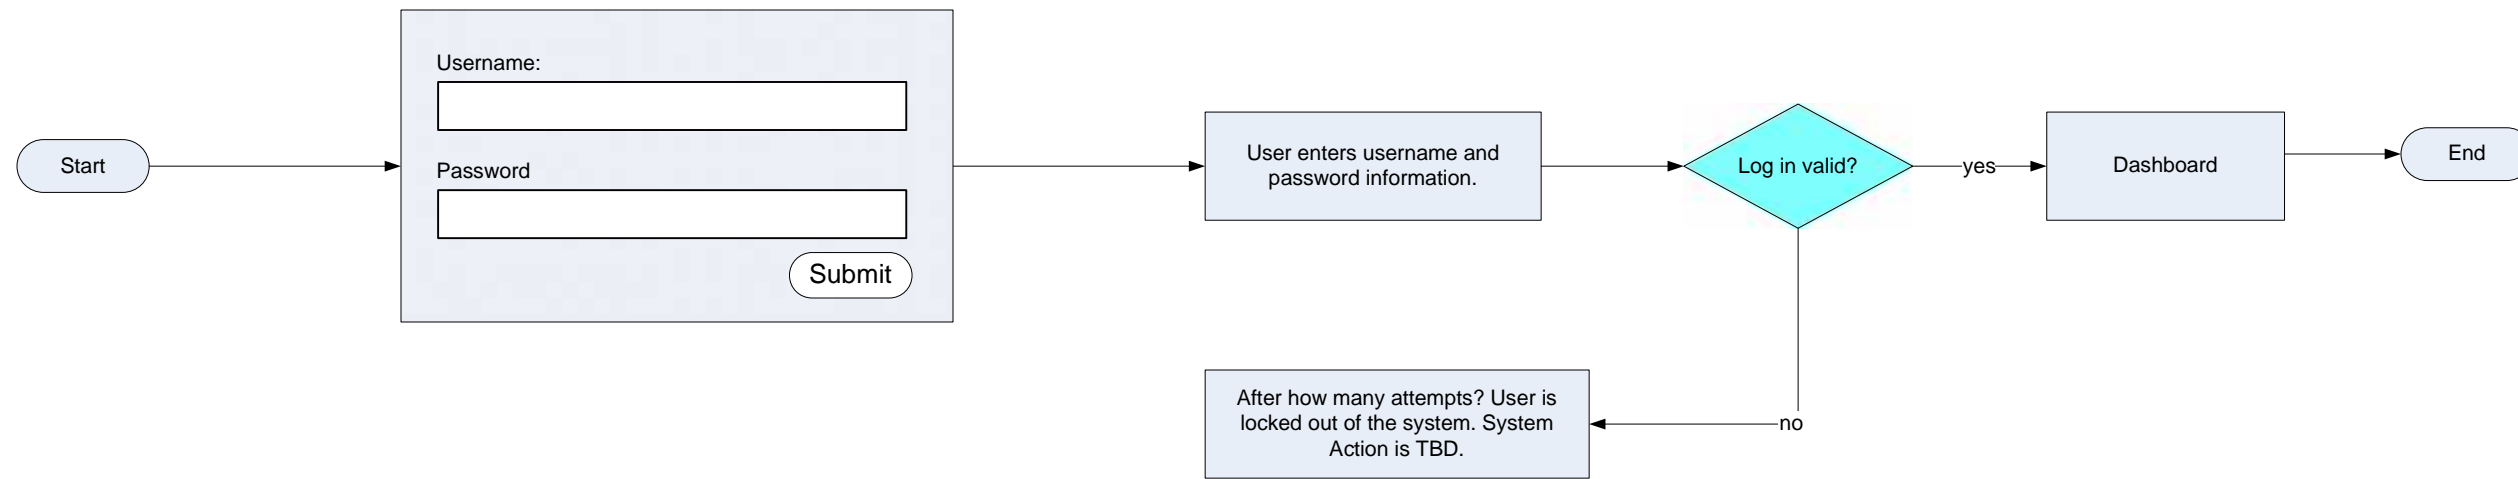

LEGEND

WEBSITE

SYSTEM DECISION/
VALIDATION

USER DECISION

PROCESS/ACTION

All Copy is for placement only.

Login User Experience Flow

LEGEND

 WEBPAGE	 SYSTEM DECISION/ VALIDATION
 USER DECISION	 PROCESS/ACTION

All Copy is for placement only.

Creating a Dashboard (Wizard) User Experience Flow

LEGEND

 WEBPAGE	 SYSTEM DECISION/ VALIDATION
 USER DECISION	 PROCESS/ACTION

All Copy is for placement only.

Creating a Dashboard (Wizard) User Experience Flow

LEGEND

 WEBPAGE	 SYSTEM DECISION/ VALIDATION
 USER DECISION	 PROCESS/ACTION

All Copy is for placement only.

Cancel Dashboard (Wizard) User Experience Flow

LEGEND

WEBPAGE

SYSTEM DECISION/
VALIDATION

USER DECISION

PROCESS/ACTION

All Copy is for placement only.

Forgot Password User Experience Flow

All Copy is for placement only.