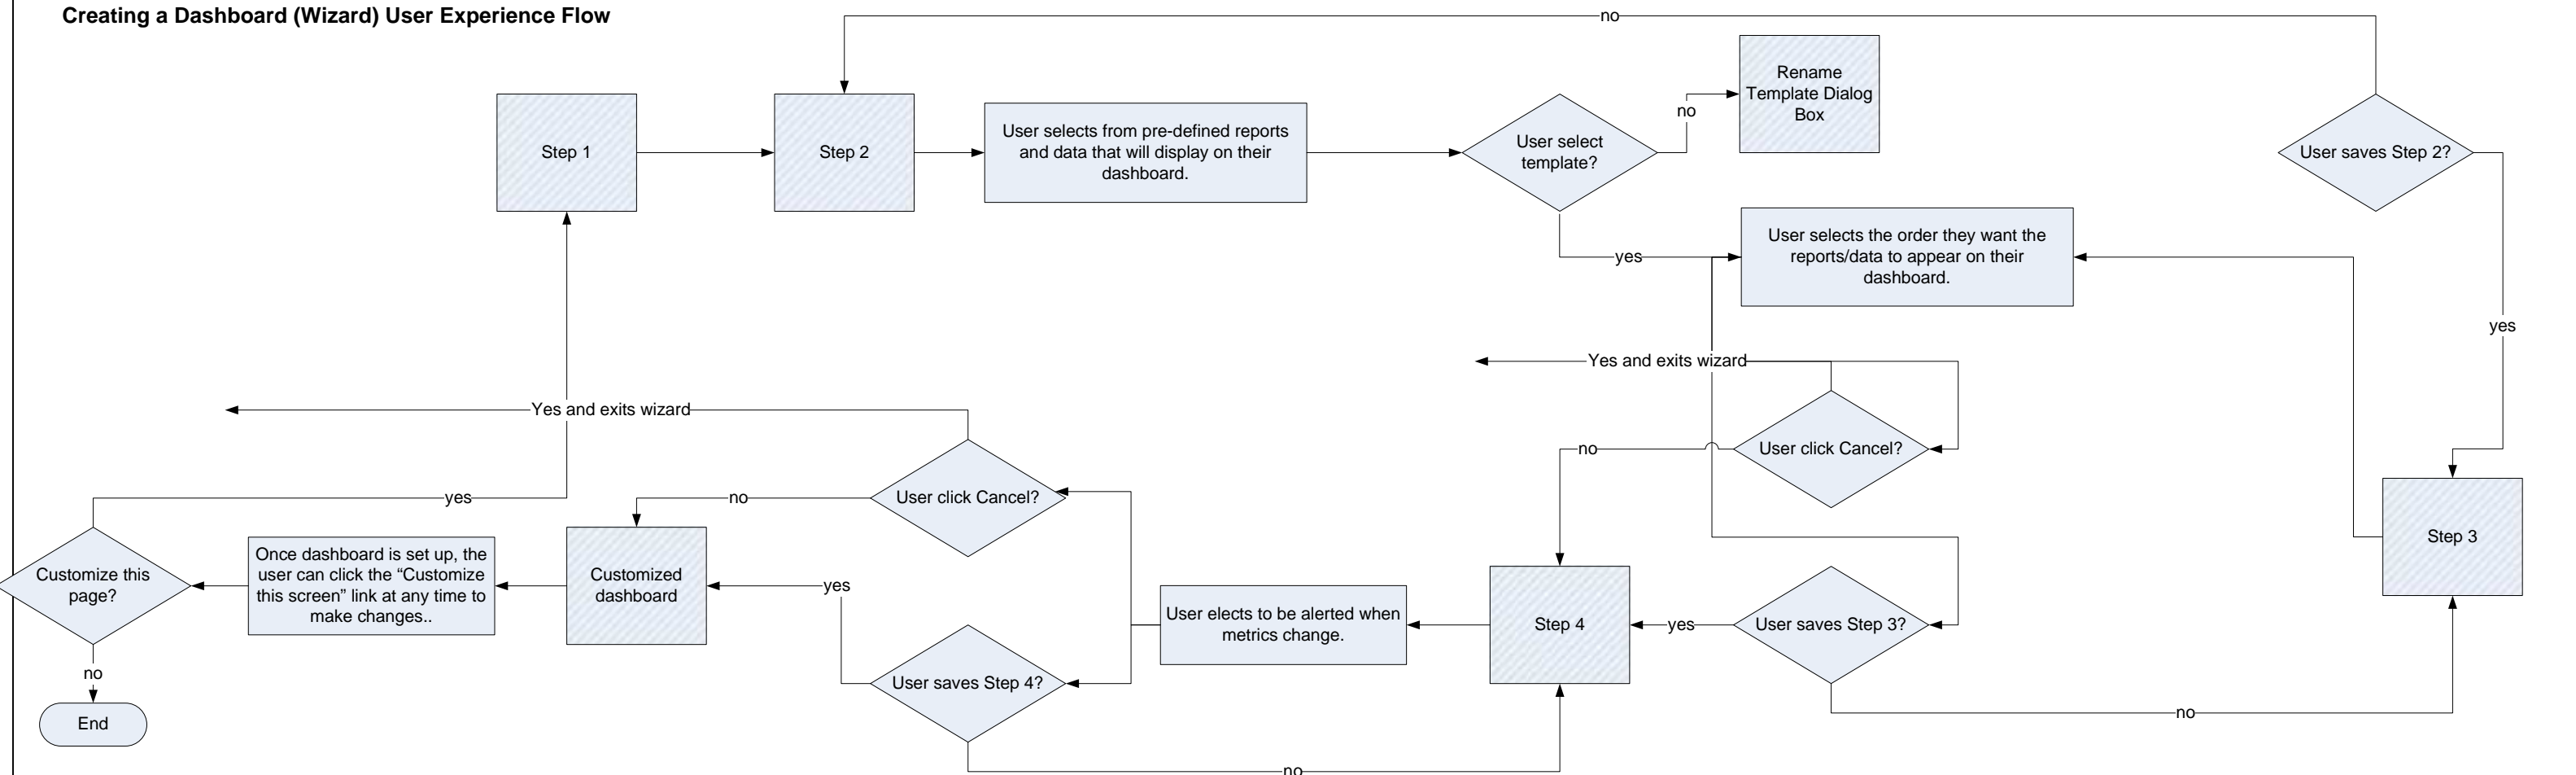

 WEBPAGE	 SYSTEM DECISION/ VALIDATION
 USER DECISION	 PROCESS/ACTION

All Copy is for placement only.

Creating a Dashboard (Wizard) User Experience Flow

LEGEND

 WEBPAGE	 SYSTEM DECISION/ VALIDATION
 USER DECISION	 PROCESS/ACTION

All Copy is for placement only.

Creating a Dashboard (Wizard) User Experience Flow

LEGEND

 WEBPAGE	 SYSTEM DECISION/ VALIDATION
 USER DECISION	 PROCESS/ACTION

All Copy is for placement only.

Cancel Dashboard (Wizard) User Experience Flow

LEGEND

WEBPAGE

SYSTEM DECISION/
VALIDATION

USER DECISION

PROCESS/ACTION

All Copy is for placement only.

Forgot Password User Experience Flow

All Copy is for placement only.